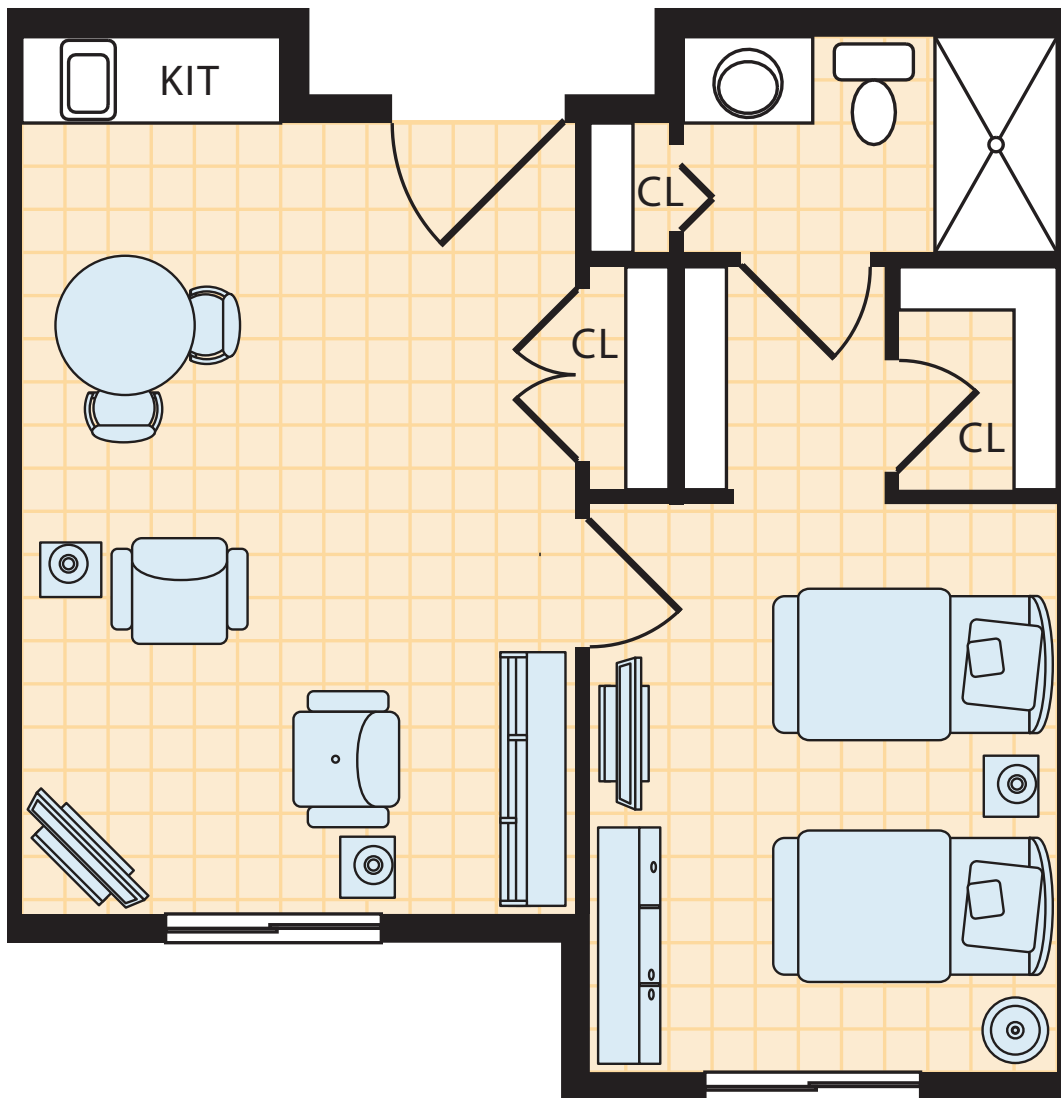

*Floor plan is representative of typical accommodation.
Dimensions and features subject to change.*

 = 1 square foot

The Hibiscus (A)

Deluxe Studio
 390 sq. ft.

*Floor plan is representative of typical accommodation.
 Dimensions and features subject to change.*

 = 1 square foot

*Floor plan is representative of typical accommodation.
 Dimensions and features subject to change.*

 = 1 square foot

*Floor plan is representative of typical accommodation.
 Dimensions and features subject to change.*

 = 1 square foot

Floor plan is representative of typical accommodation. Dimensions and features subject to change.

 = 1 square foot

Floor plan is representative of typical accommodation. Dimensions and features subject to change.