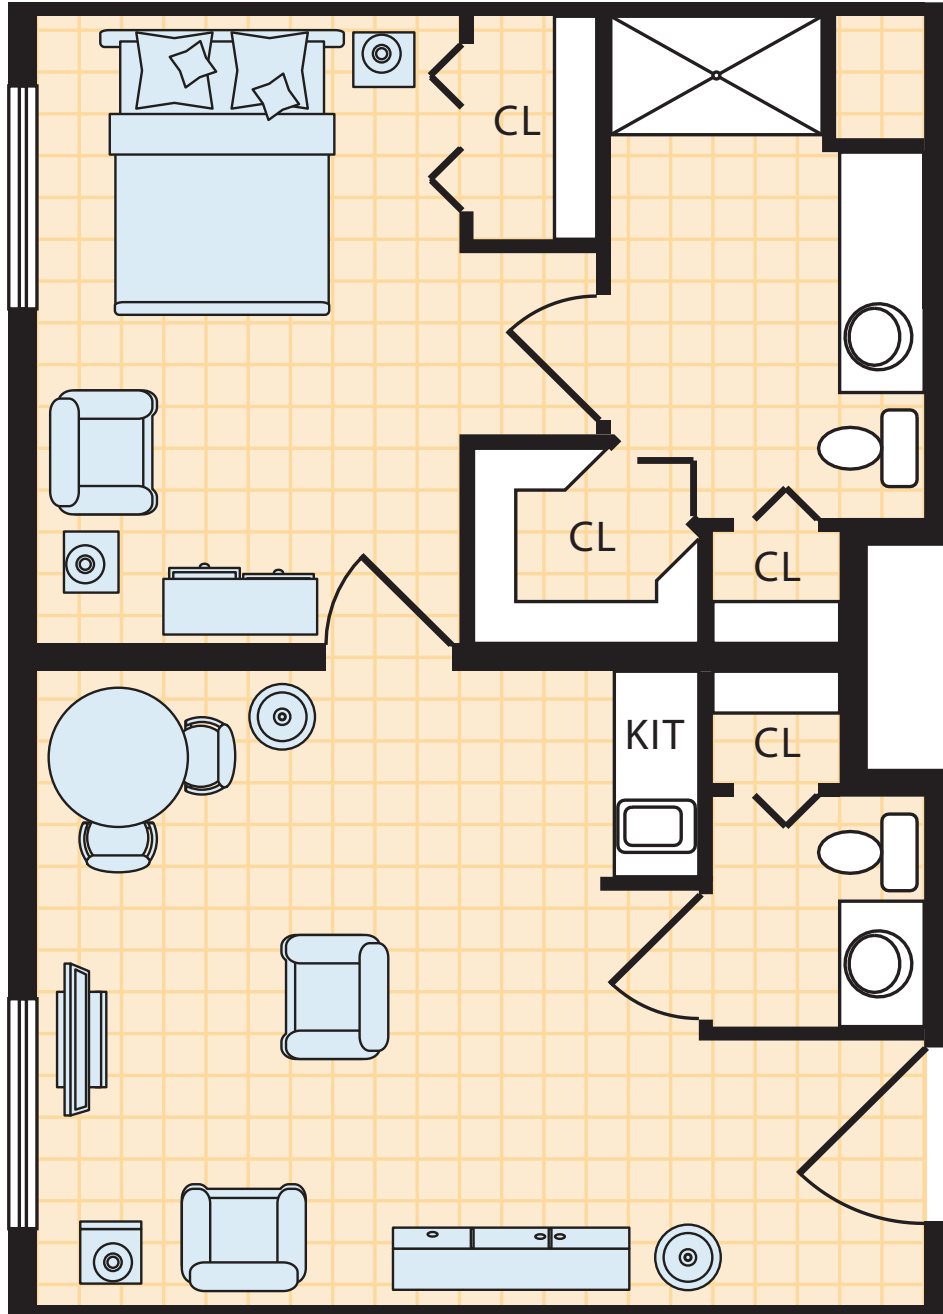

*Floor plan is representative of typical accommodation.
Dimensions and features subject to change.*

 = 1 square foot

The Hibiscus (A)

Deluxe Studio
 390 sq. ft.

*Floor plan is representative of typical accommodation.
 Dimensions and features subject to change.*

 = 1 square foot

*Floor plan is representative of typical accommodation.
 Dimensions and features subject to change.*

 = 1 square foot

*Floor plan is representative of typical accommodation.
 Dimensions and features subject to change.*

 = 1 square foot

Floor plan is representative of typical accommodation. Dimensions and features subject to change.

 = 1 square foot

Floor plan is representative of typical accommodation. Dimensions and features subject to change.