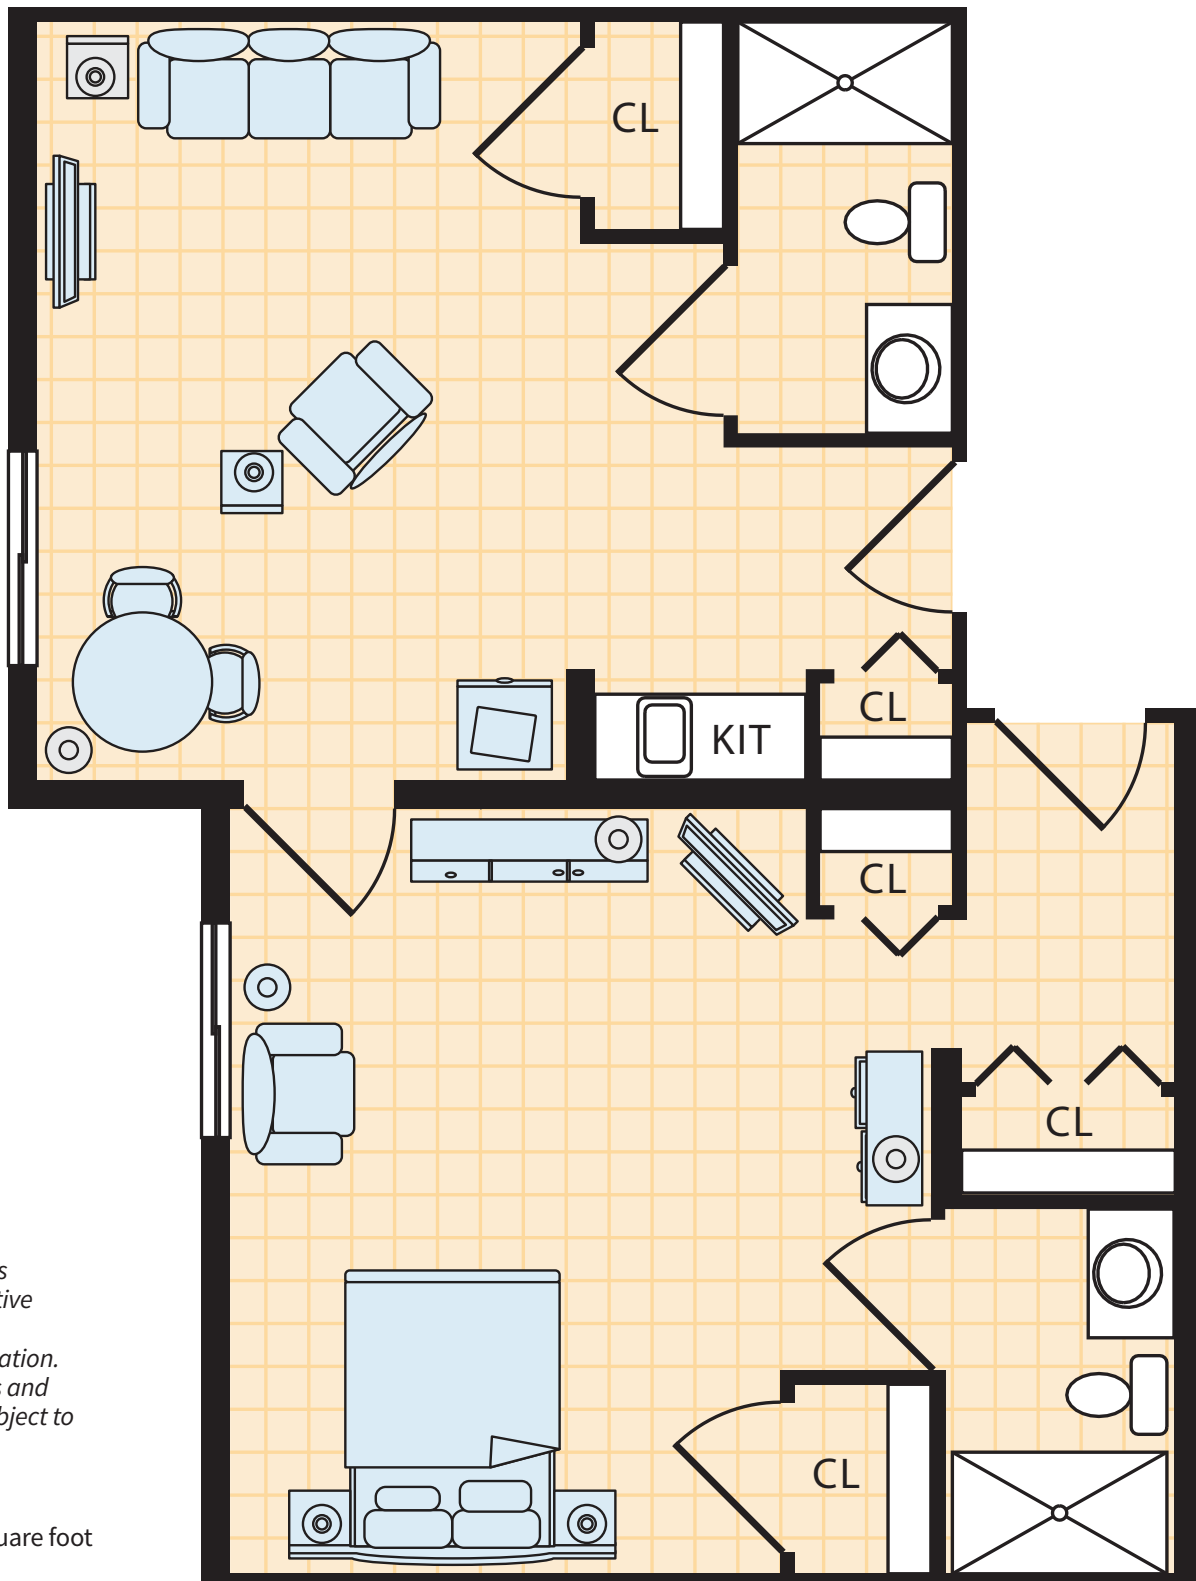

*Floor plan is representative of typical accommodation.
Dimensions and features subject to change.*

 = 1 square foot

The Hibiscus (A)

Deluxe Studio
 390 sq. ft.

*Floor plan is representative of typical accommodation.
 Dimensions and features subject to change.*

 = 1 square foot

*Floor plan is representative of typical accommodation.
 Dimensions and features subject to change.*

 = 1 square foot

*Floor plan is representative of typical accommodation.
 Dimensions and features subject to change.*

 = 1 square foot

Floor plan is representative of typical accommodation. Dimensions and features subject to change.

 = 1 square foot

Floor plan is representative of typical accommodation. Dimensions and features subject to change.