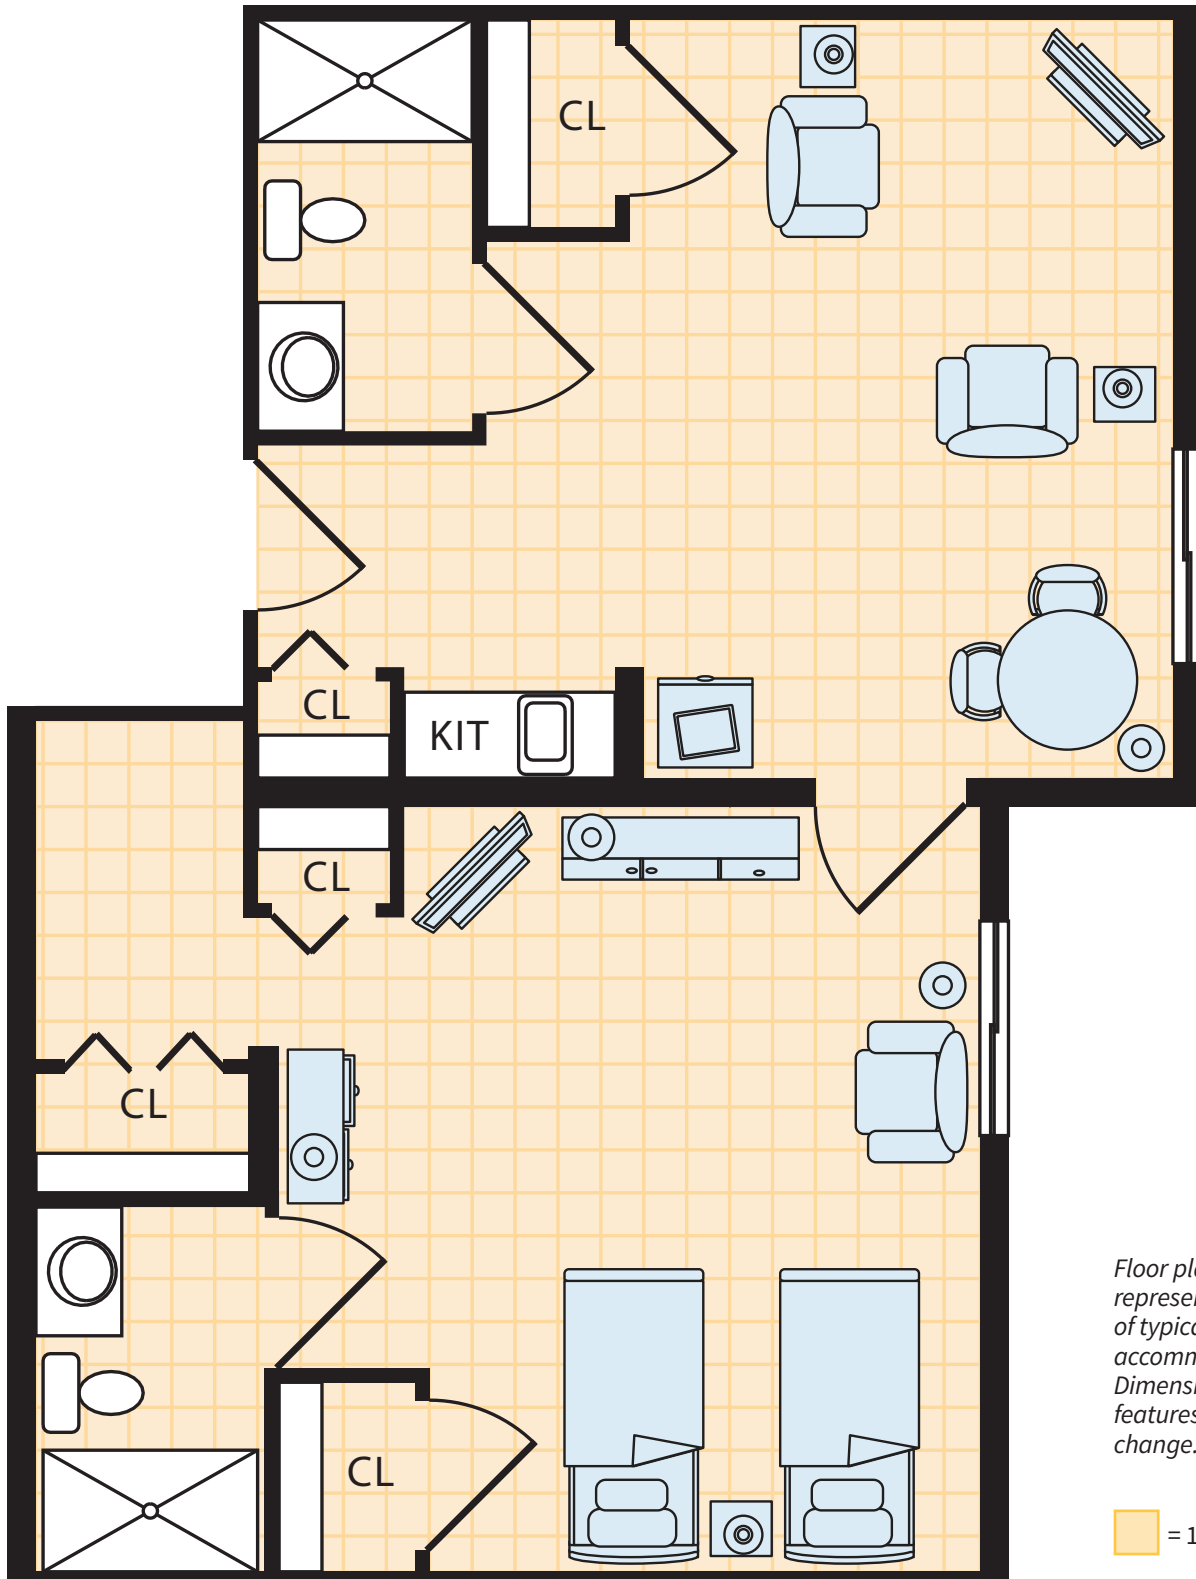

*Floor plan is representative of typical accommodation.
Dimensions and features subject to change.*

 = 1 square foot

The Hibiscus (A)

Deluxe Studio
 390 sq. ft.

*Floor plan is representative of typical accommodation.
 Dimensions and features subject to change.*

 = 1 square foot

*Floor plan is representative of typical accommodation.
 Dimensions and features subject to change.*

 = 1 square foot

*Floor plan is representative of typical accommodation.
 Dimensions and features subject to change.*

 = 1 square foot

Floor plan is representative of typical accommodation. Dimensions and features subject to change.

 = 1 square foot

Floor plan is representative of typical accommodation. Dimensions and features subject to change.