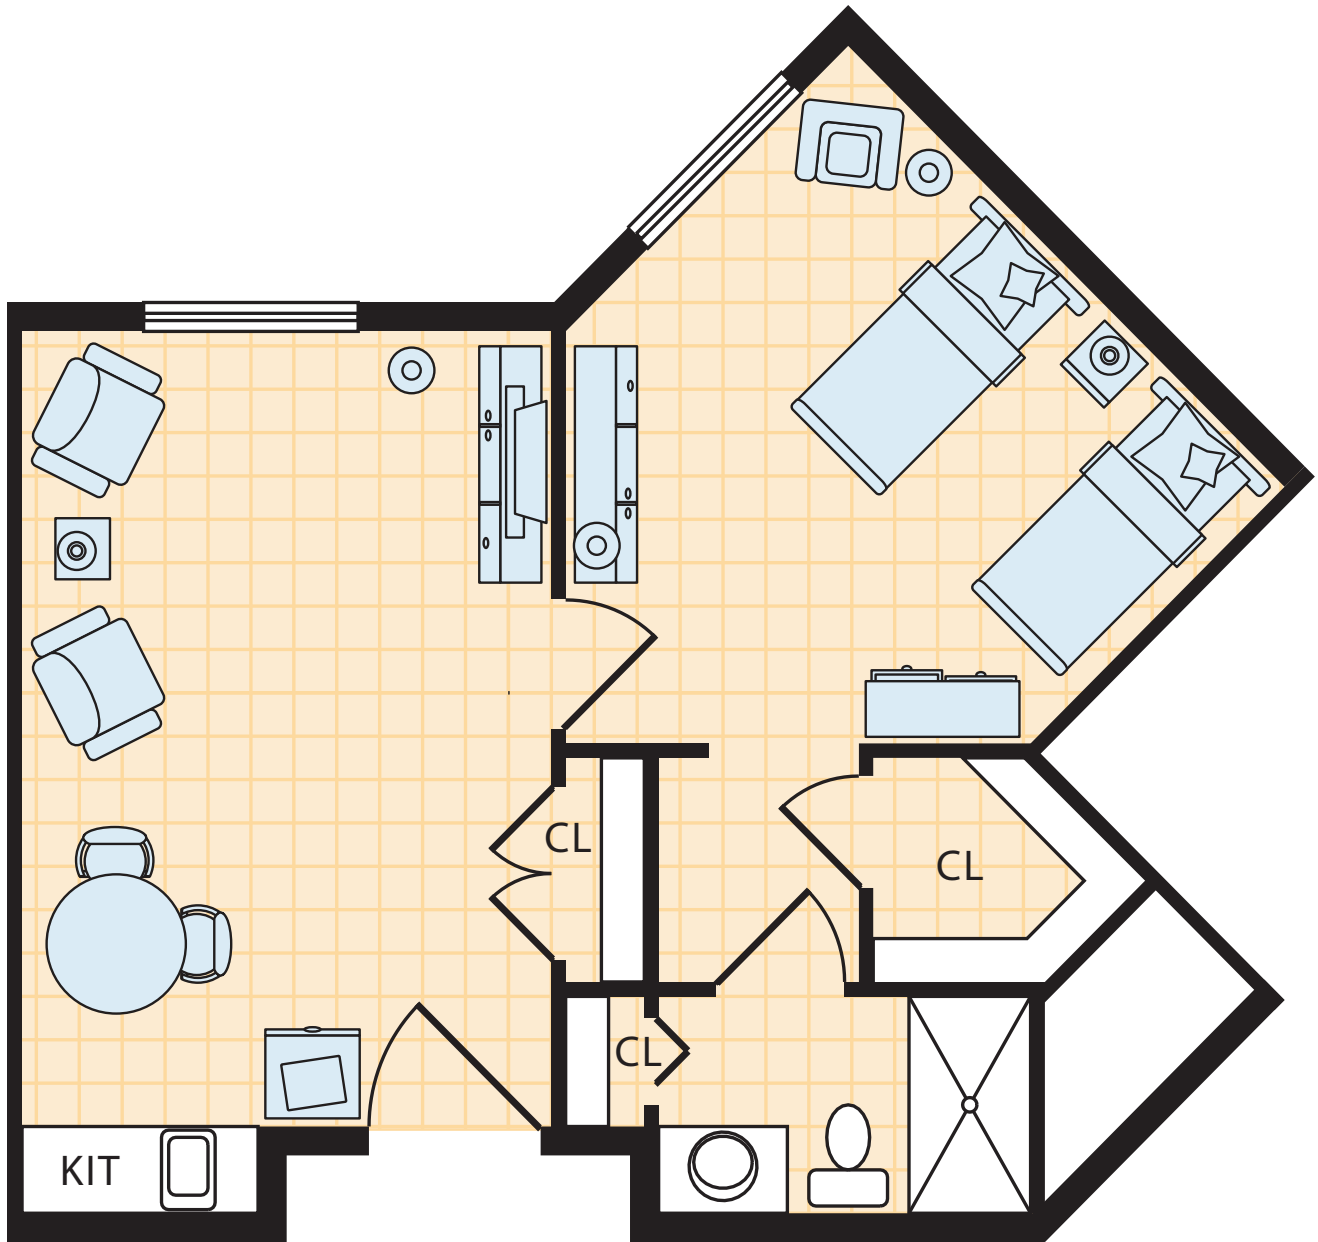

*Floor plan is representative of typical accommodation.
Dimensions and features subject to change.*

 = 1 square foot

The Hibiscus (A)

Deluxe Studio
 390 sq. ft.

*Floor plan is representative of typical accommodation.
 Dimensions and features subject to change.*

 = 1 square foot

*Floor plan is representative of typical accommodation.
 Dimensions and features subject to change.*

 = 1 square foot

*Floor plan is representative of typical accommodation.
 Dimensions and features subject to change.*

 = 1 square foot

Floor plan is representative of typical accommodation. Dimensions and features subject to change.

 = 1 square foot

Floor plan is representative of typical accommodation. Dimensions and features subject to change.