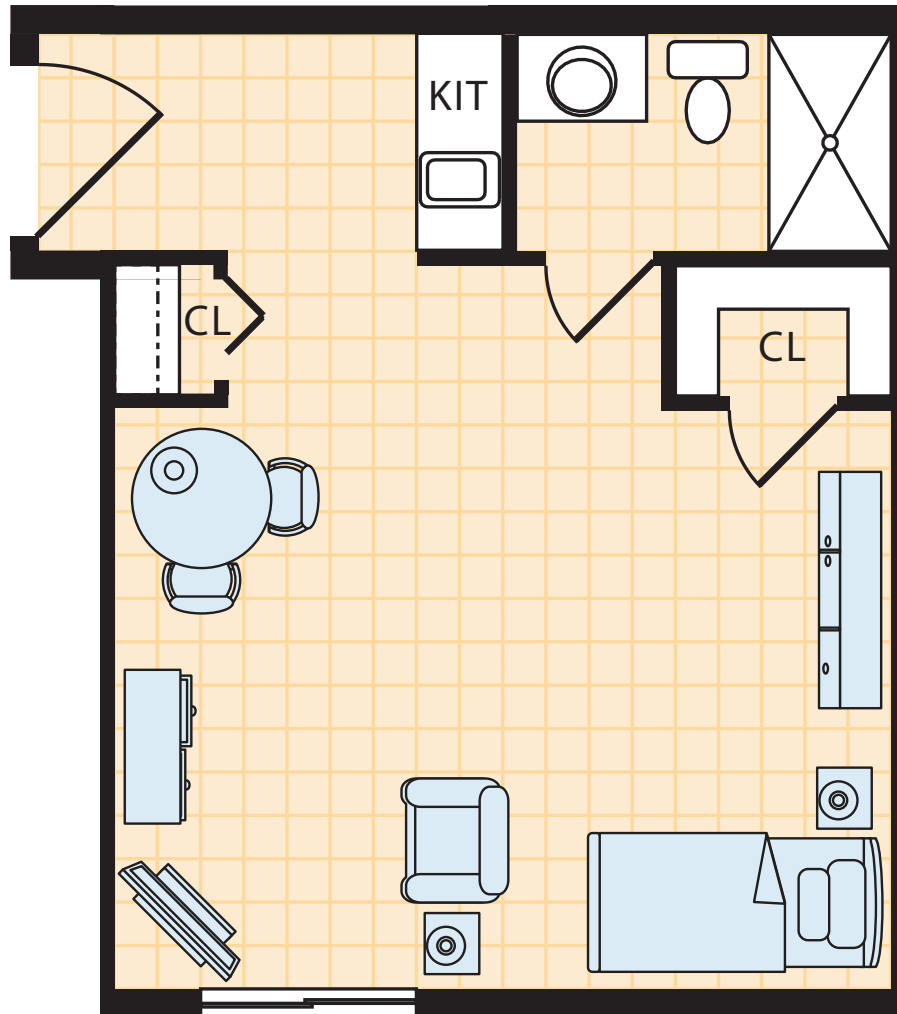

*Floor plan is representative of typical accommodation.
Dimensions and features subject to change.*

 = 1 square foot

The Hibiscus (A)

Deluxe Studio
 390 sq. ft.

*Floor plan is representative of typical accommodation.
 Dimensions and features subject to change.*

 = 1 square foot

*Floor plan is representative of typical accommodation.
 Dimensions and features subject to change.*

 = 1 square foot

*Floor plan is representative of typical accommodation.
 Dimensions and features subject to change.*

 = 1 square foot

Floor plan is representative of typical accommodation. Dimensions and features subject to change.

 = 1 square foot

Floor plan is representative of typical accommodation. Dimensions and features subject to change.