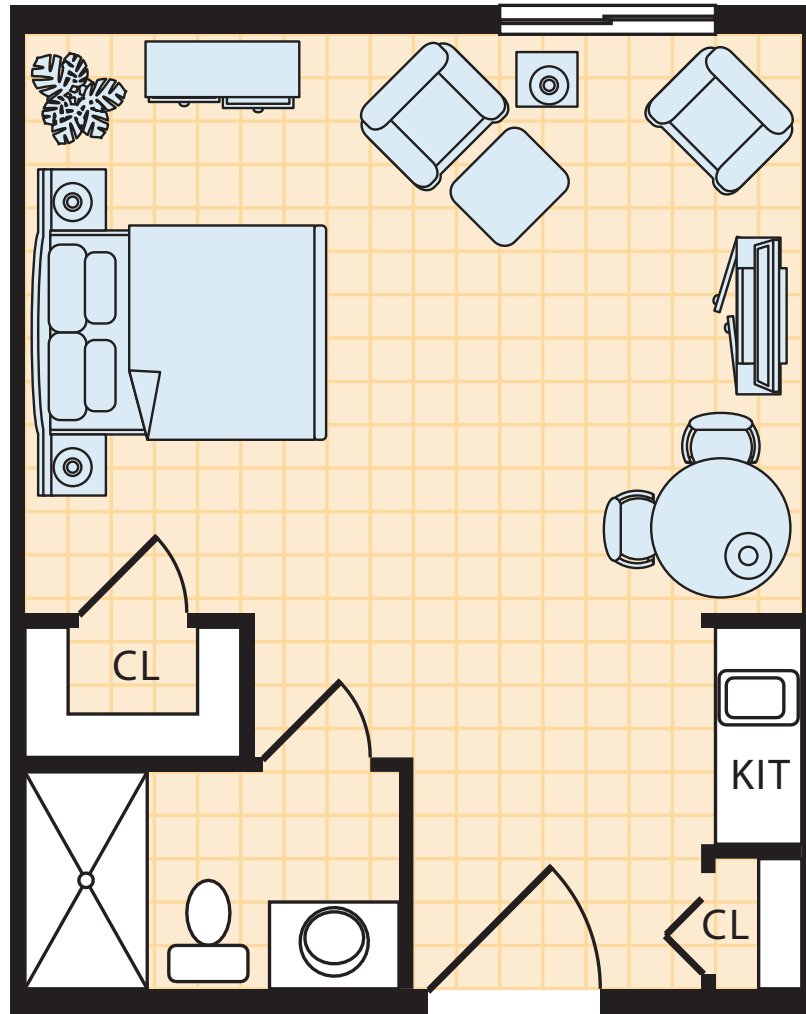

*Floor plan is representative of typical accommodation.
Dimensions and features subject to change.*

 = 1 square foot

The Hibiscus (A)

Deluxe Studio
 390 sq. ft.

*Floor plan is representative of typical accommodation.
 Dimensions and features subject to change.*

 = 1 square foot

*Floor plan is representative of typical accommodation.
 Dimensions and features subject to change.*

 = 1 square foot

*Floor plan is representative of typical accommodation.
 Dimensions and features subject to change.*

 = 1 square foot

Floor plan is representative of typical accommodation. Dimensions and features subject to change.

 = 1 square foot

Floor plan is representative of typical accommodation. Dimensions and features subject to change.