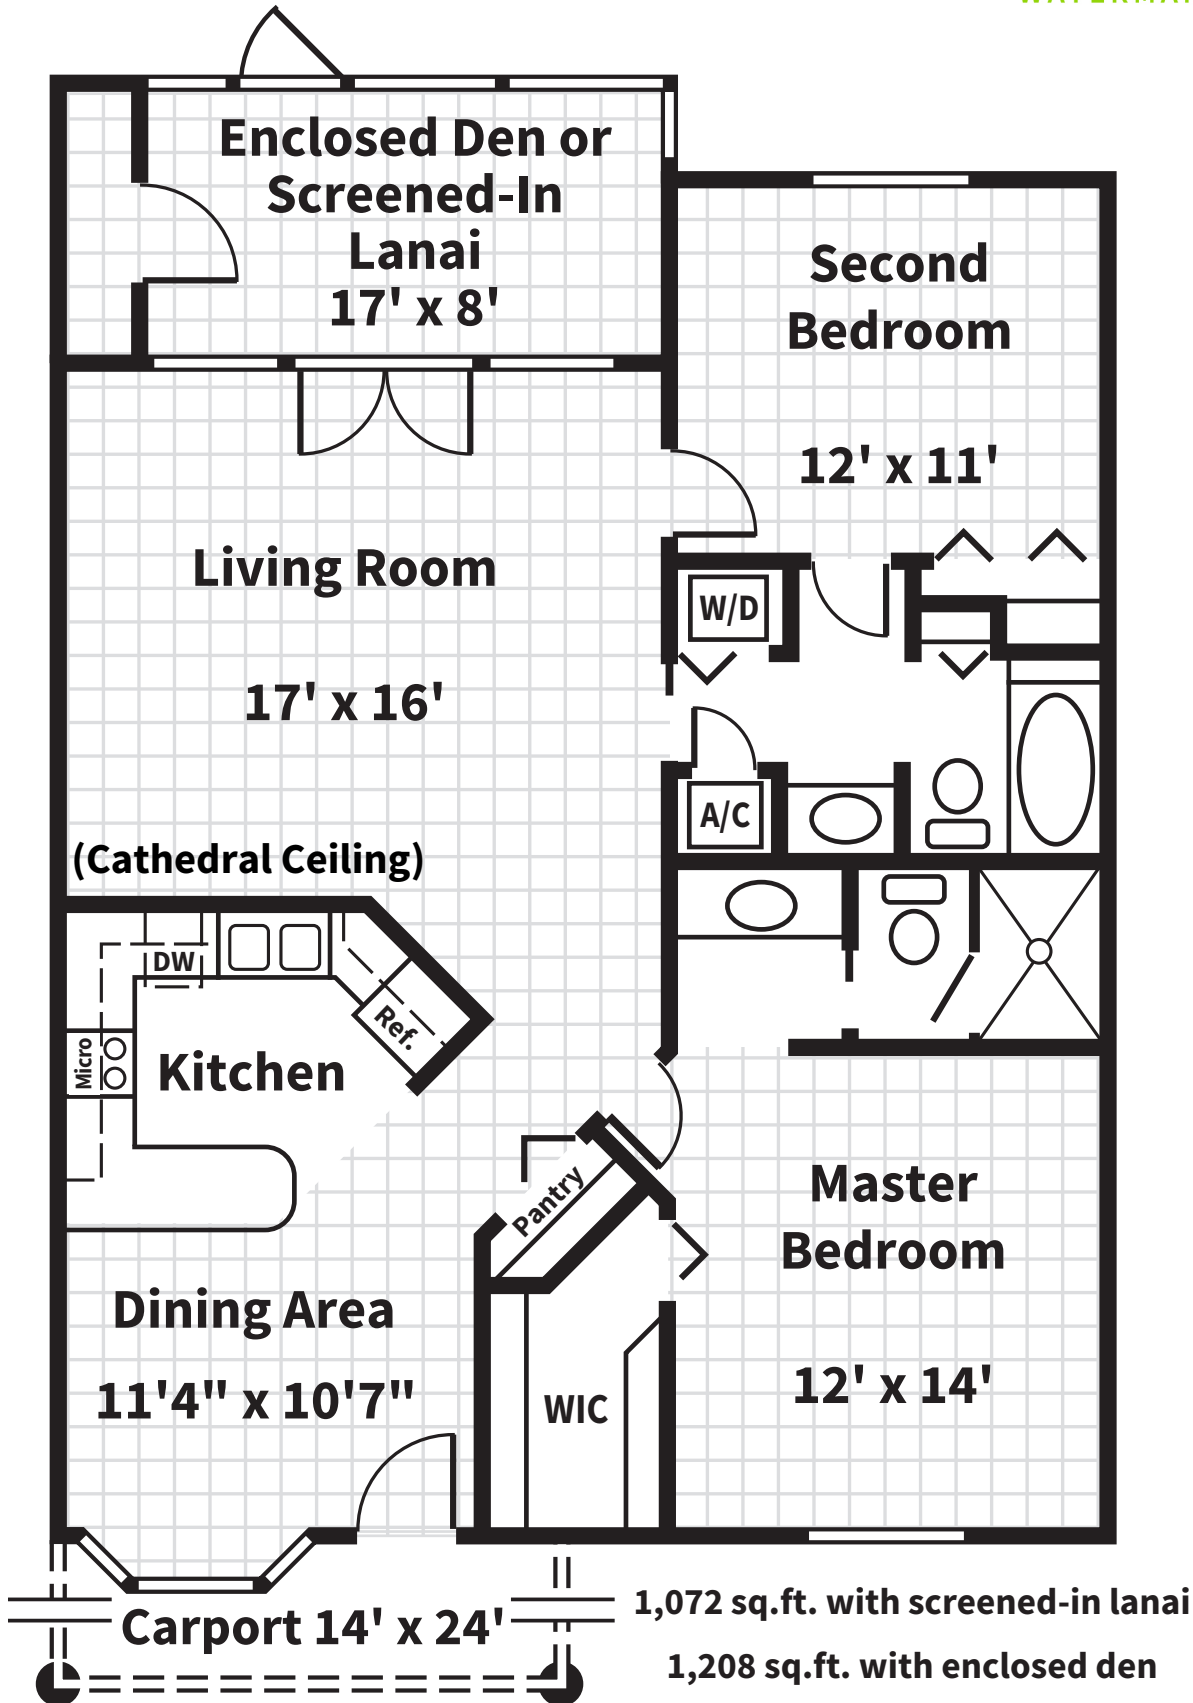

Captiva Villa

Key West Villa

Sabal Villa

1,072 sq.ft. with screened-in lanai

1,208 sq.ft. with enclosed den

(All Dimensions are Approximate)

Sanibel Villa

1,210 sq.ft. with screened-in lanai

1,370 sq.ft. with enclosed den

(All Dimensions are Approximate)