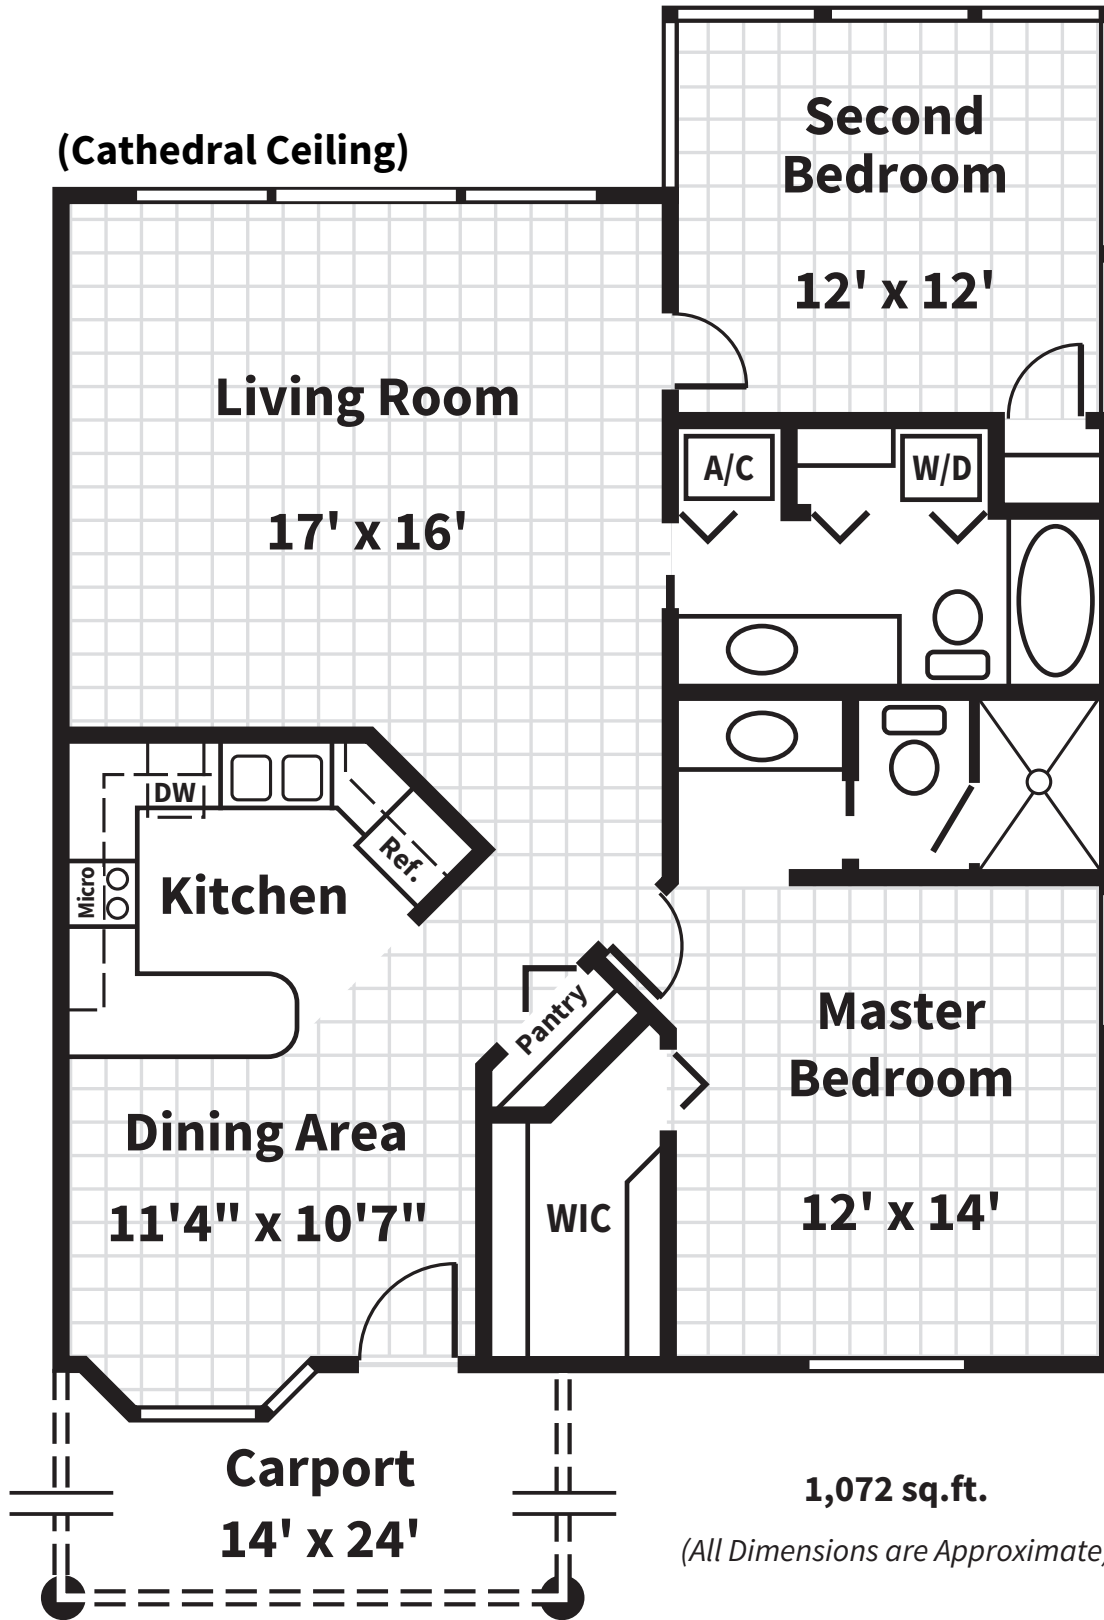

Captiva Villa

Key West Villa

Sabal Villa

1,072 sq.ft. with screened-in lanai

1,208 sq.ft. with enclosed den

(All Dimensions are Approximate)

Sanibel Villa

1,210 sq.ft. with screened-in lanai

1,370 sq.ft. with enclosed den

(All Dimensions are Approximate)