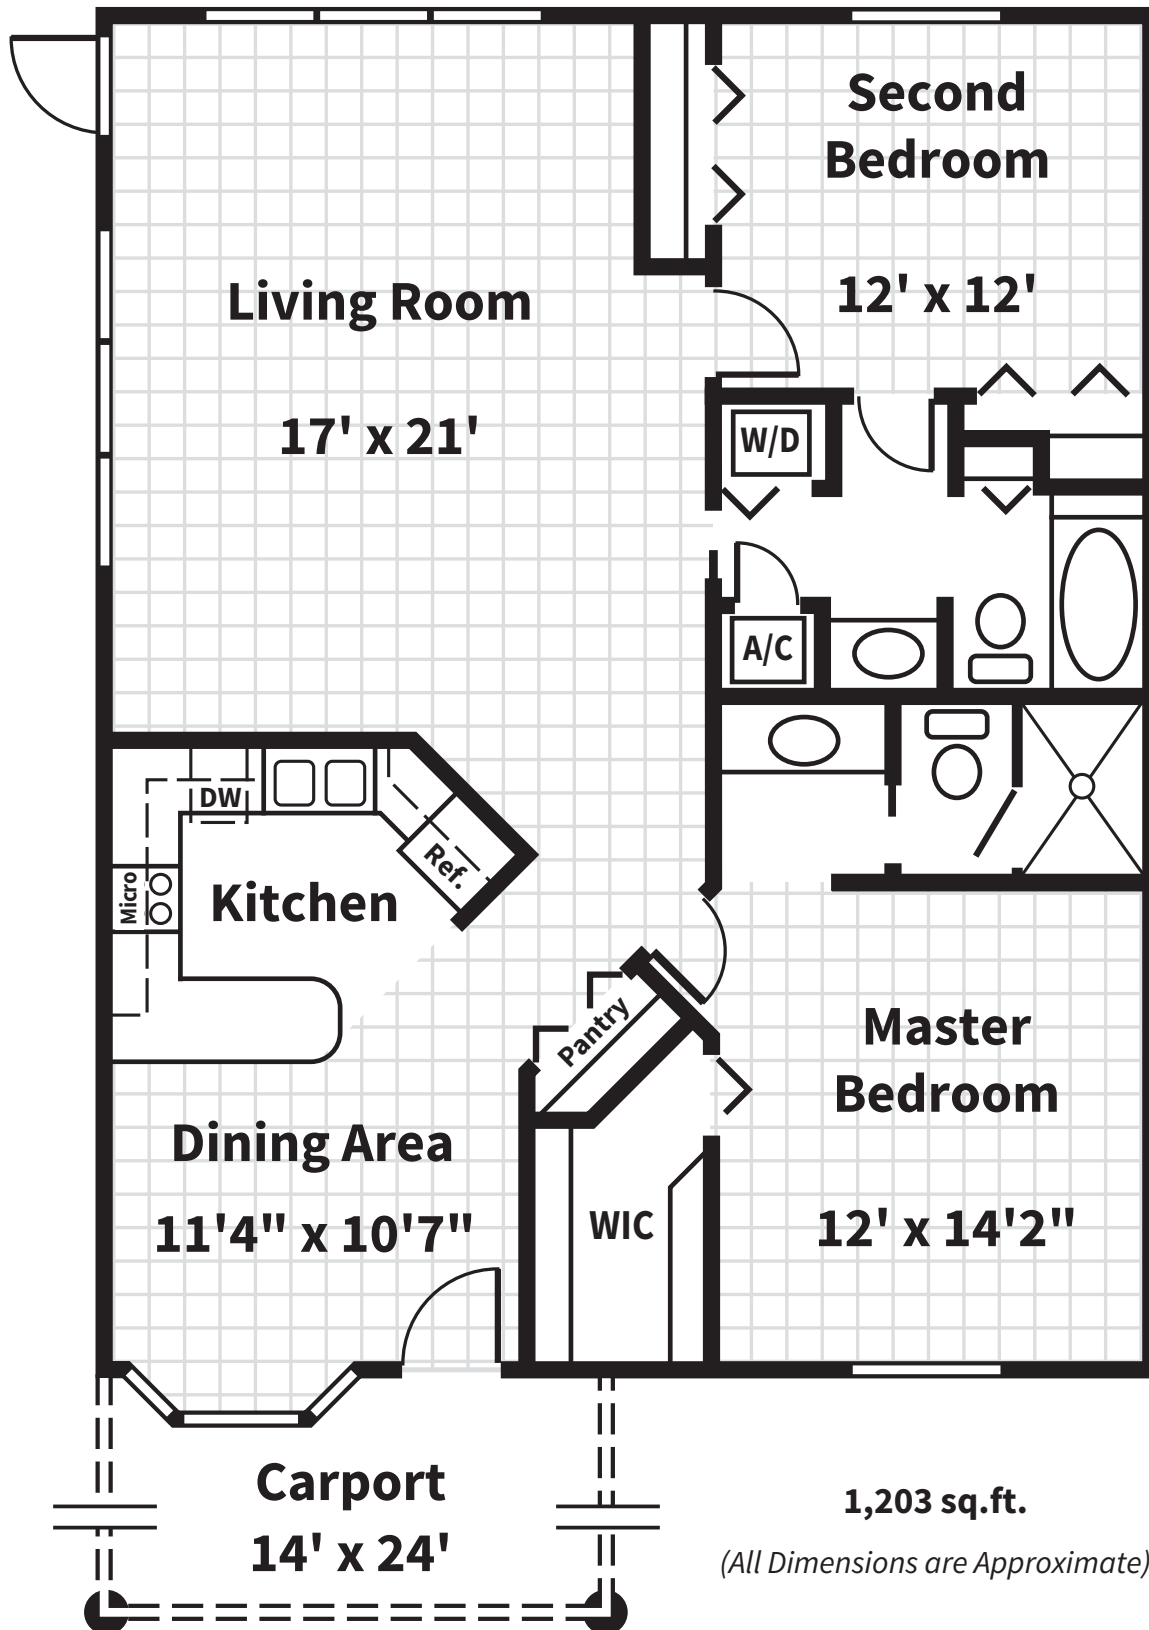

Captiva Villa

Key West Villa

Sabal Villa

1,072 sq.ft. with screened-in lanai

1,208 sq.ft. with enclosed den

(All Dimensions are Approximate)

Sanibel Villa

1,210 sq.ft. with screened-in lanai

1,370 sq.ft. with enclosed den

(All Dimensions are Approximate)