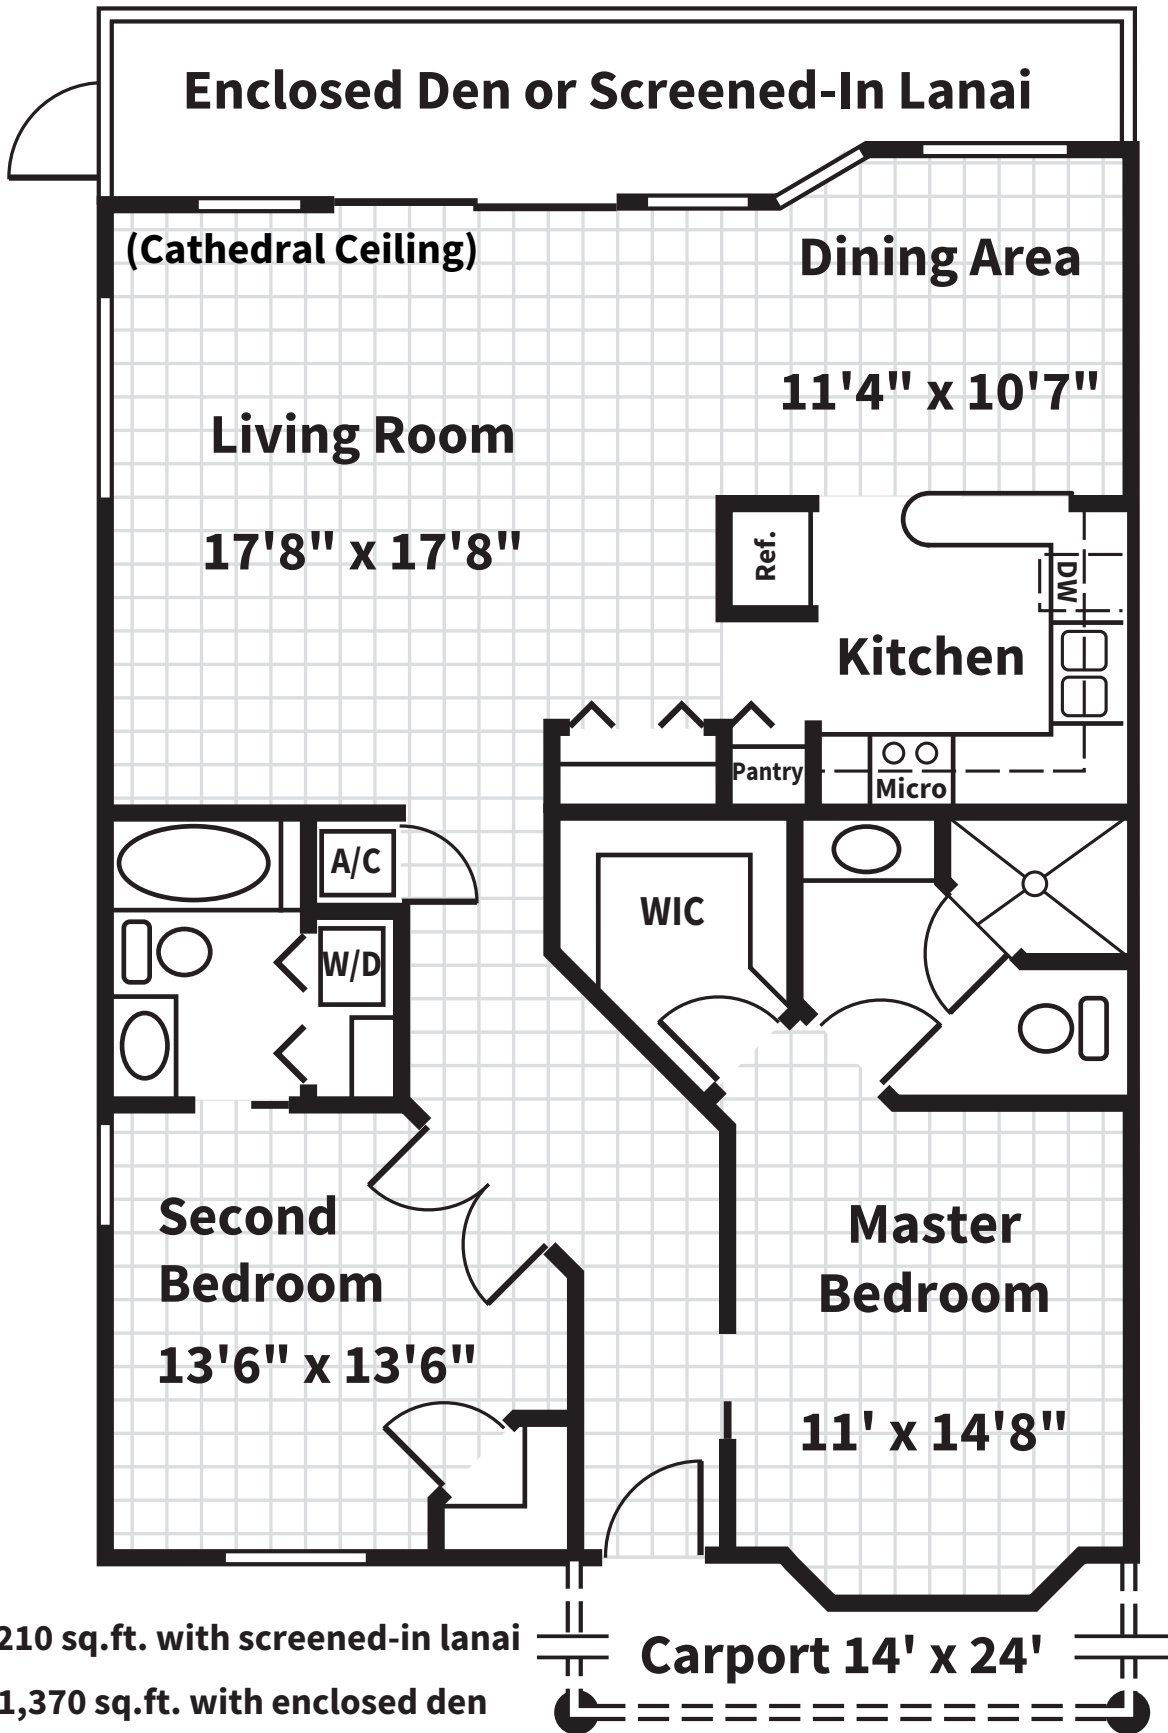

Captiva Villa

Key West Villa

Sabal Villa

1,072 sq.ft. with screened-in lanai

1,208 sq.ft. with enclosed den

(All Dimensions are Approximate)

Sanibel Villa

1,210 sq.ft. with screened-in lanai

1,370 sq.ft. with enclosed den

(All Dimensions are Approximate)