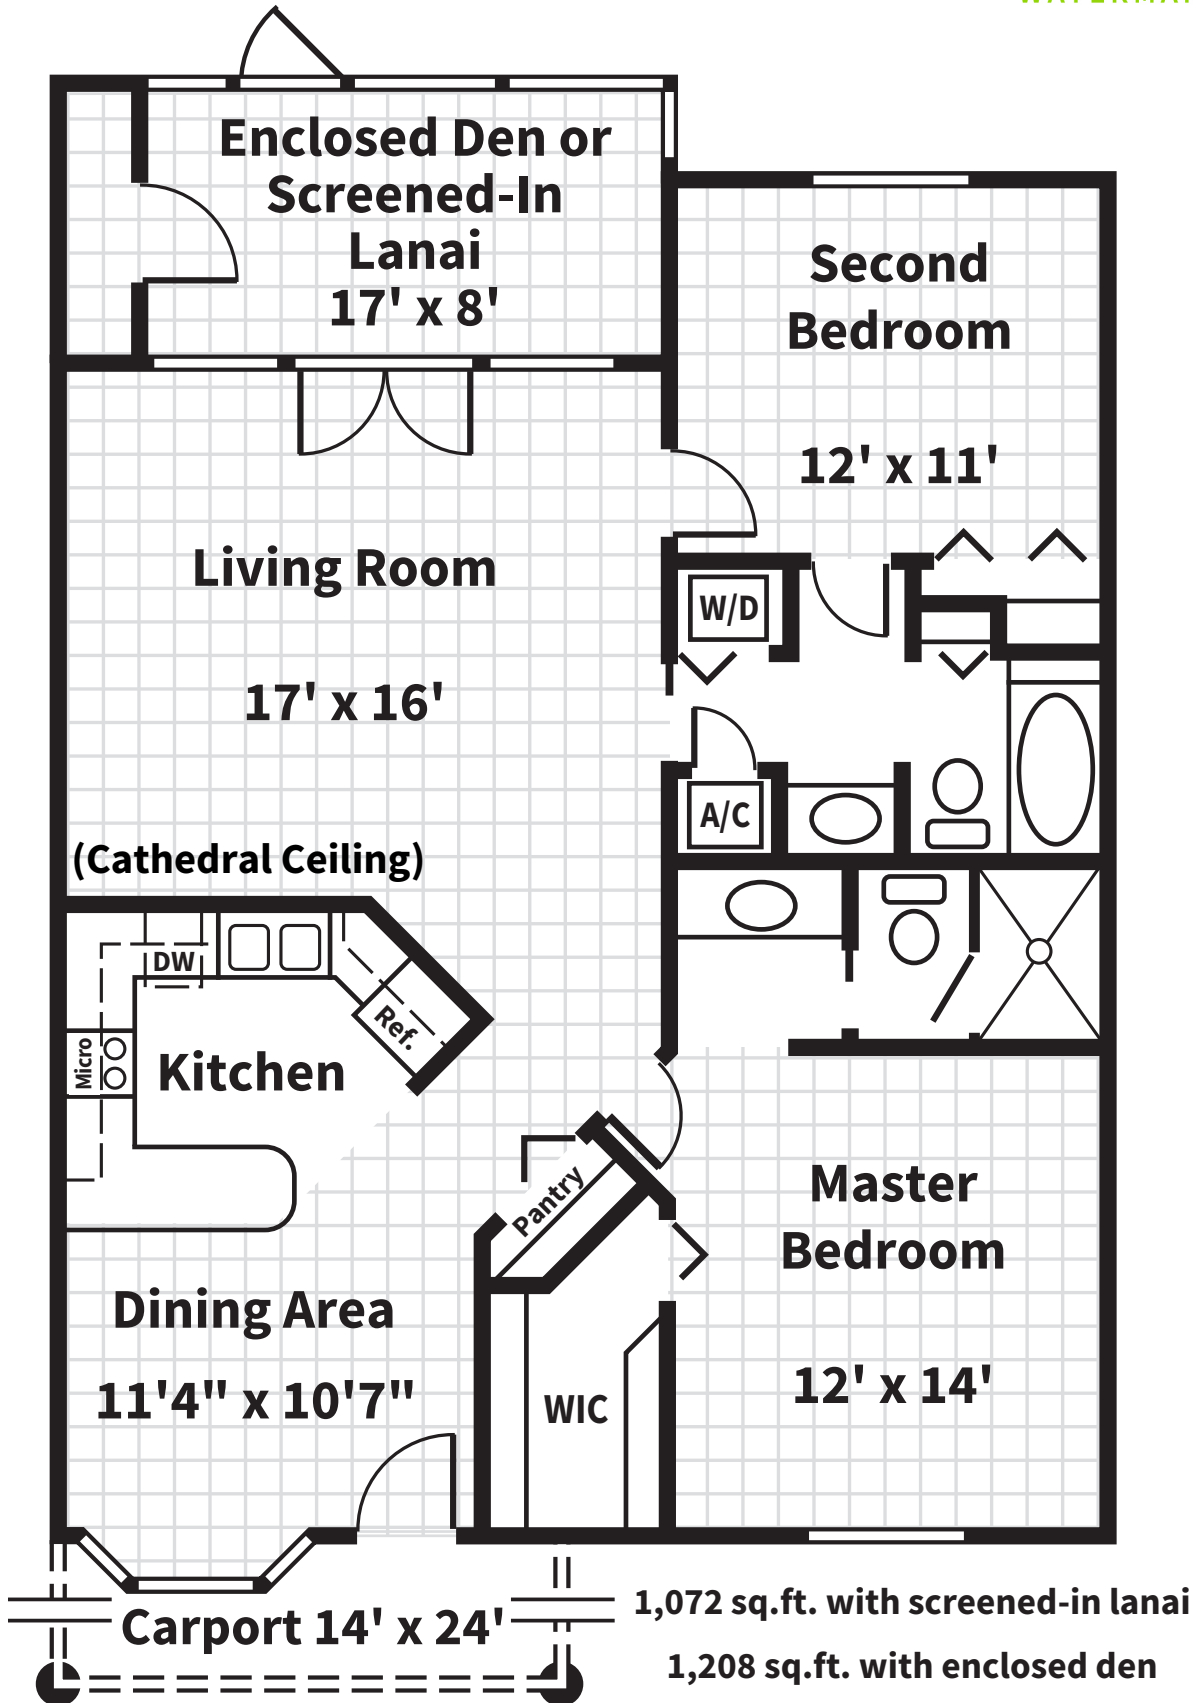

Captiva Villa

Key West Villa

Sabal Villa

1,072 sq.ft. with screened-in lanai

1,208 sq.ft. with enclosed den

(All Dimensions are Approximate)

Sanibel Villa

(All Dimensions are Approximate)