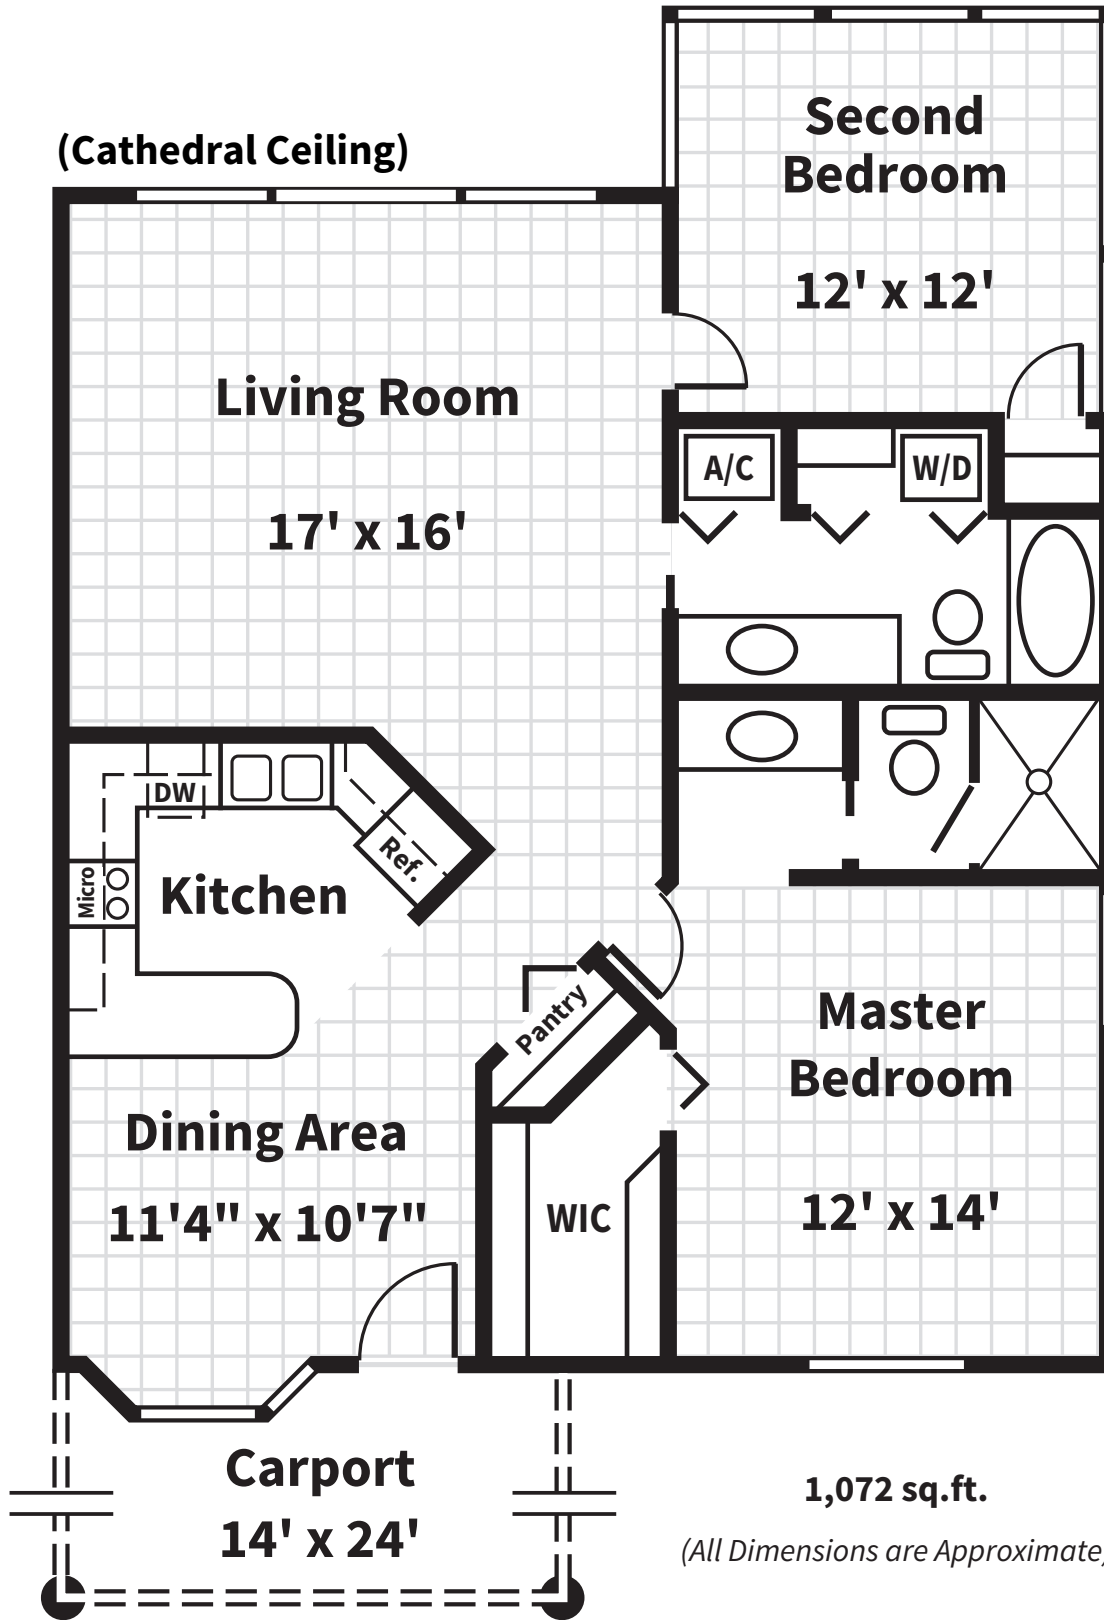

Captiva Villa

Key West Villa

Sabal Villa

1,072 sq.ft. with screened-in lanai

1,208 sq.ft. with enclosed den

(All Dimensions are Approximate)

Sanibel Villa

(All Dimensions are Approximate)