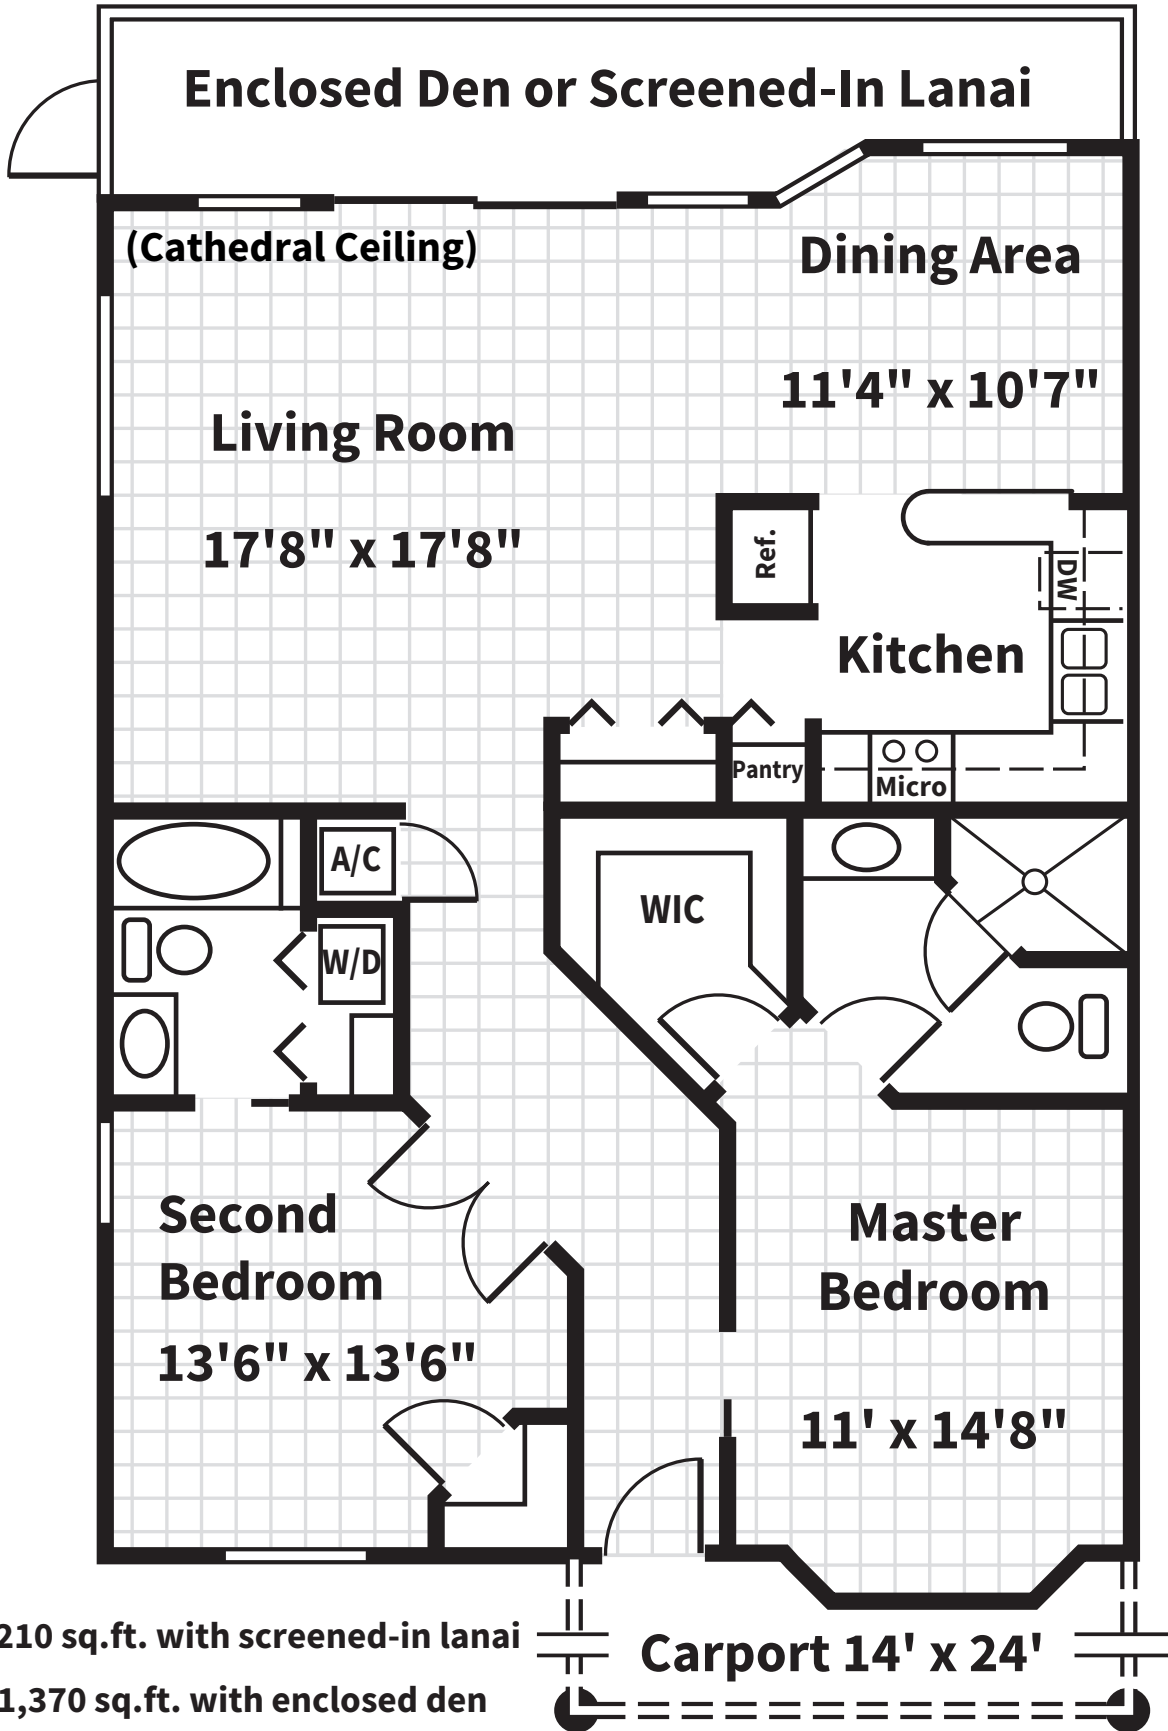

Captiva Villa

Key West Villa

Sabal Villa

1,072 sq.ft. with screened-in lanai

1,208 sq.ft. with enclosed den

(All Dimensions are Approximate)

Sanibel Villa

(All Dimensions are Approximate)