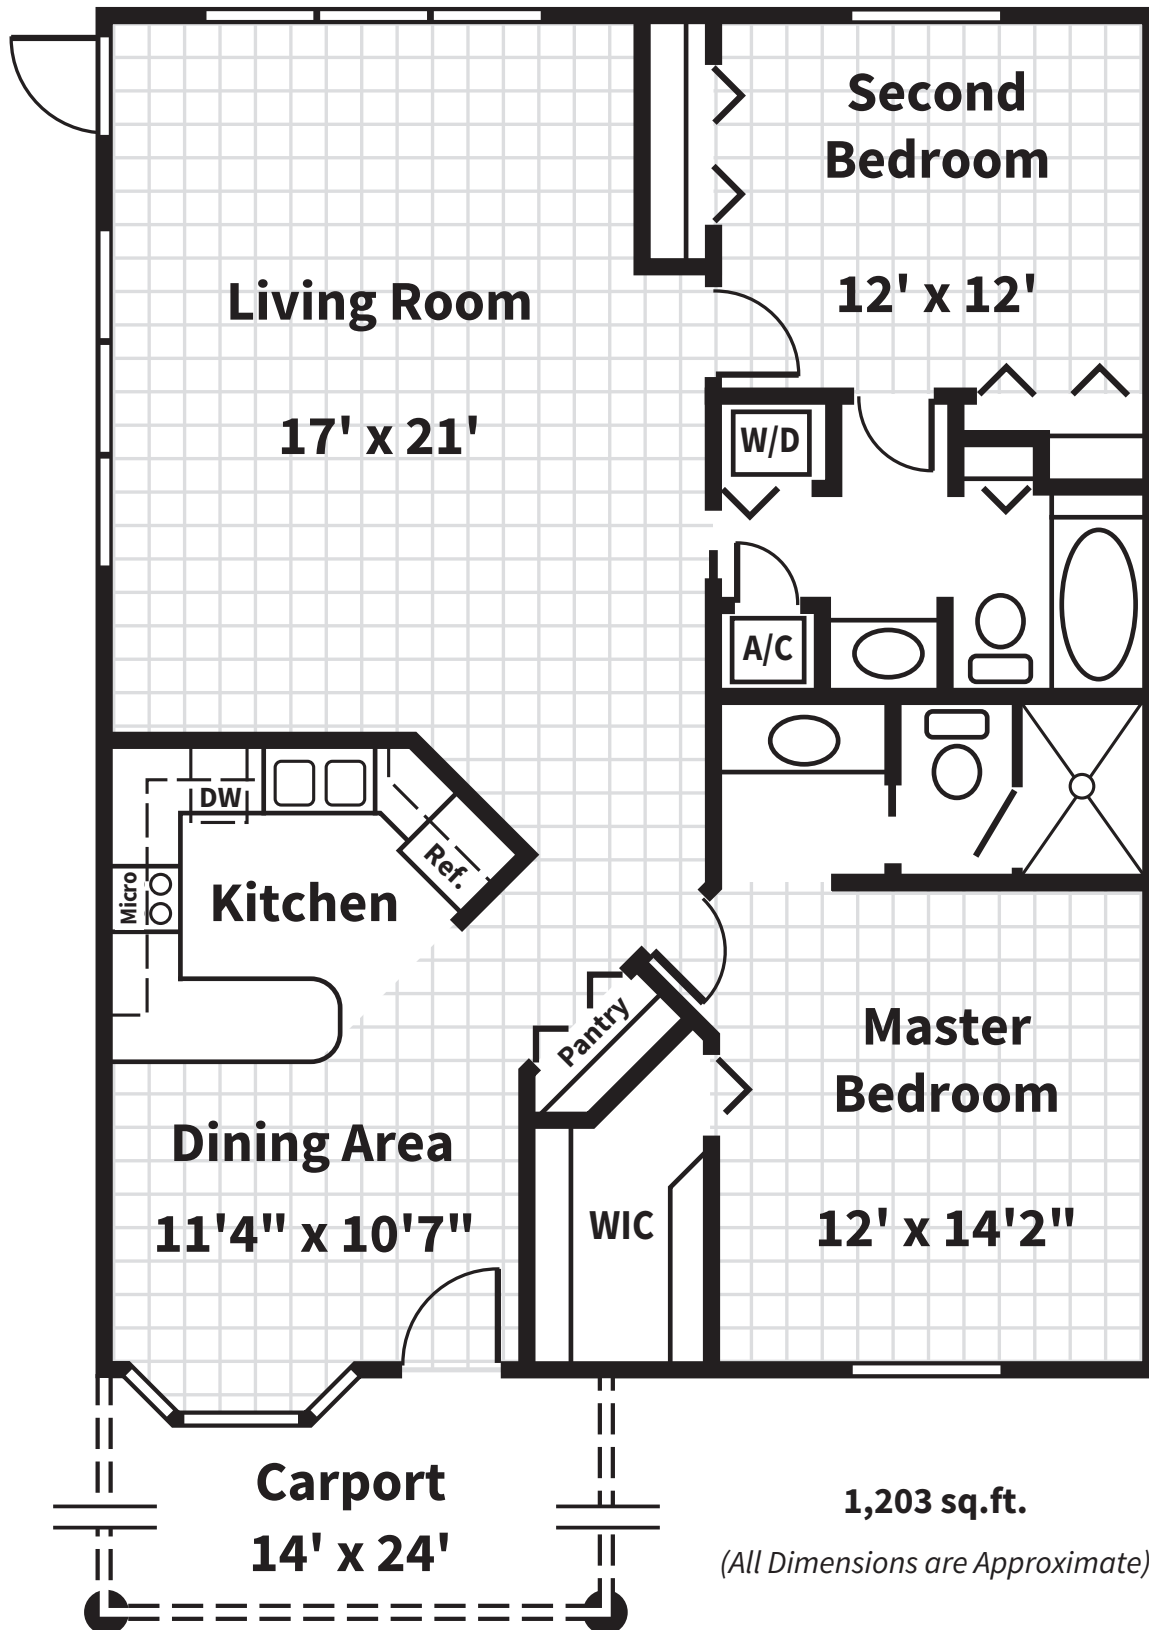

Captiva Villa

Key West Villa

Sabal Villa

1,072 sq.ft. with screened-in lanai

1,208 sq.ft. with enclosed den

(All Dimensions are Approximate)

Sanibel Villa

(All Dimensions are Approximate)