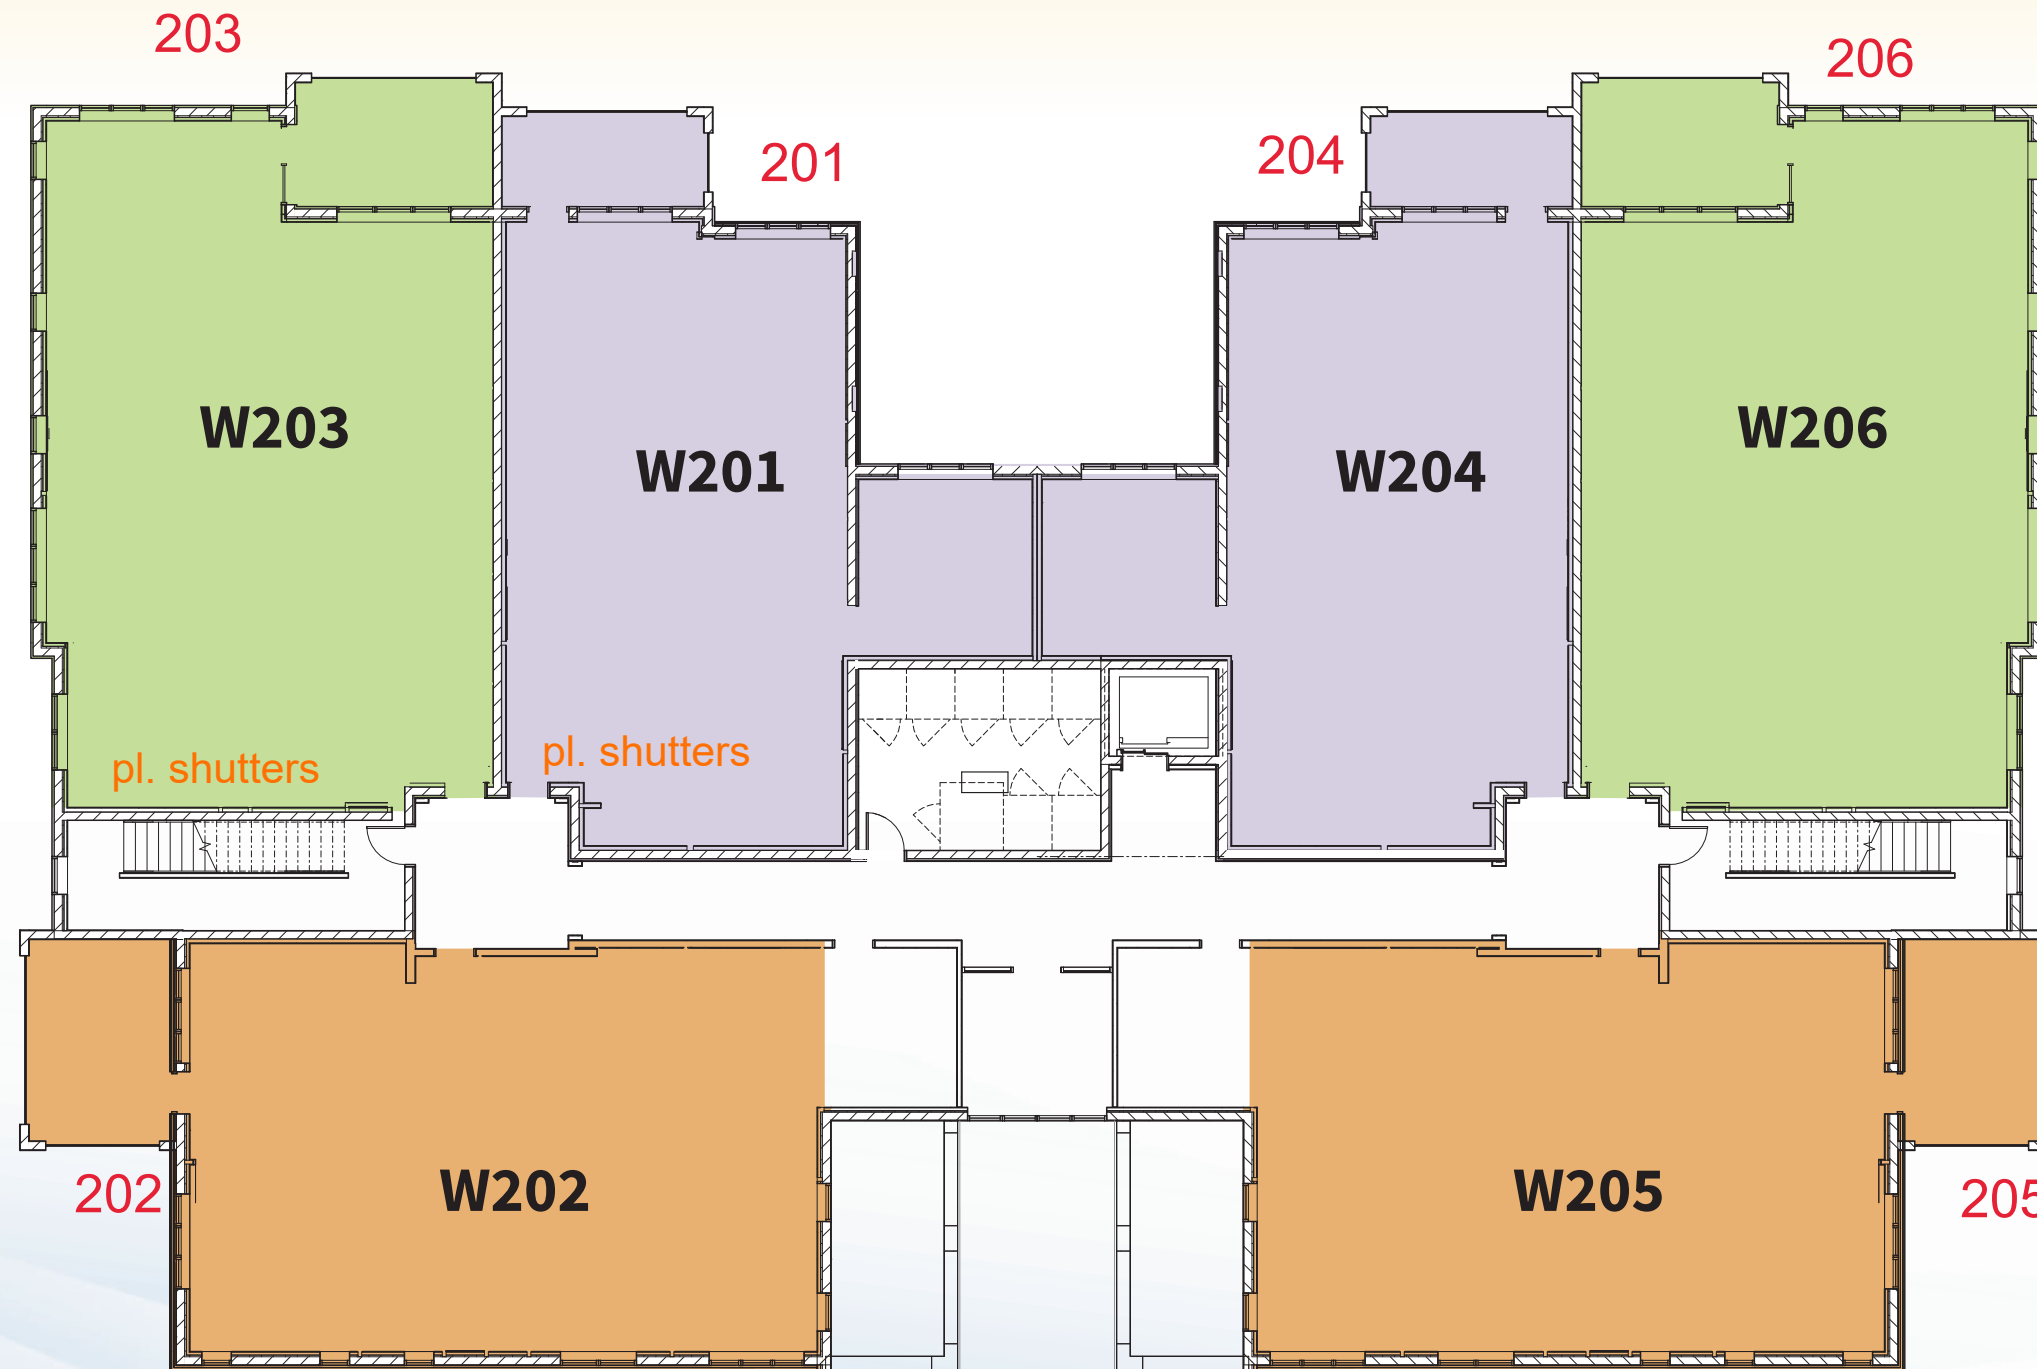

# Lakehouse West

255 Lake Margaret Circle Unit

Residence Locator

LEVEL 1

- **OSPREY** | 2 Bedroom | 2 Bath
- **KINGFISHER** | 2 Bedroom | 2 Bath

Actual dimensions may vary slightly.

150 Waterman Avenue • Mount Dora, FL 32757 • 352-385-1120 • LakesideAtWatermanVillage.com

# Lakehouse West

255 Lake Margaret Circle

Residence Locator

LEVEL 2

- **KINGFISHER** | 2 Bedroom | 2 Bath
- **SANDPIPER** | 2 Bedroom | 2 Bath
- **PINTAIL** | 2 Bedroom | 2 Bath

Actual dimensions may vary slightly.

# Lakehouse West

255 Lake Margaret Circle Unit

Residence Locator

LEVEL 3

- **KINGFISHER** | 2 Bedroom | 2 Bath
- **SANDPIPER** | 2 Bedroom | 2 Bath
- **PINTAIL** | 2 Bedroom | 2 Bath

Actual dimensions may vary slightly.