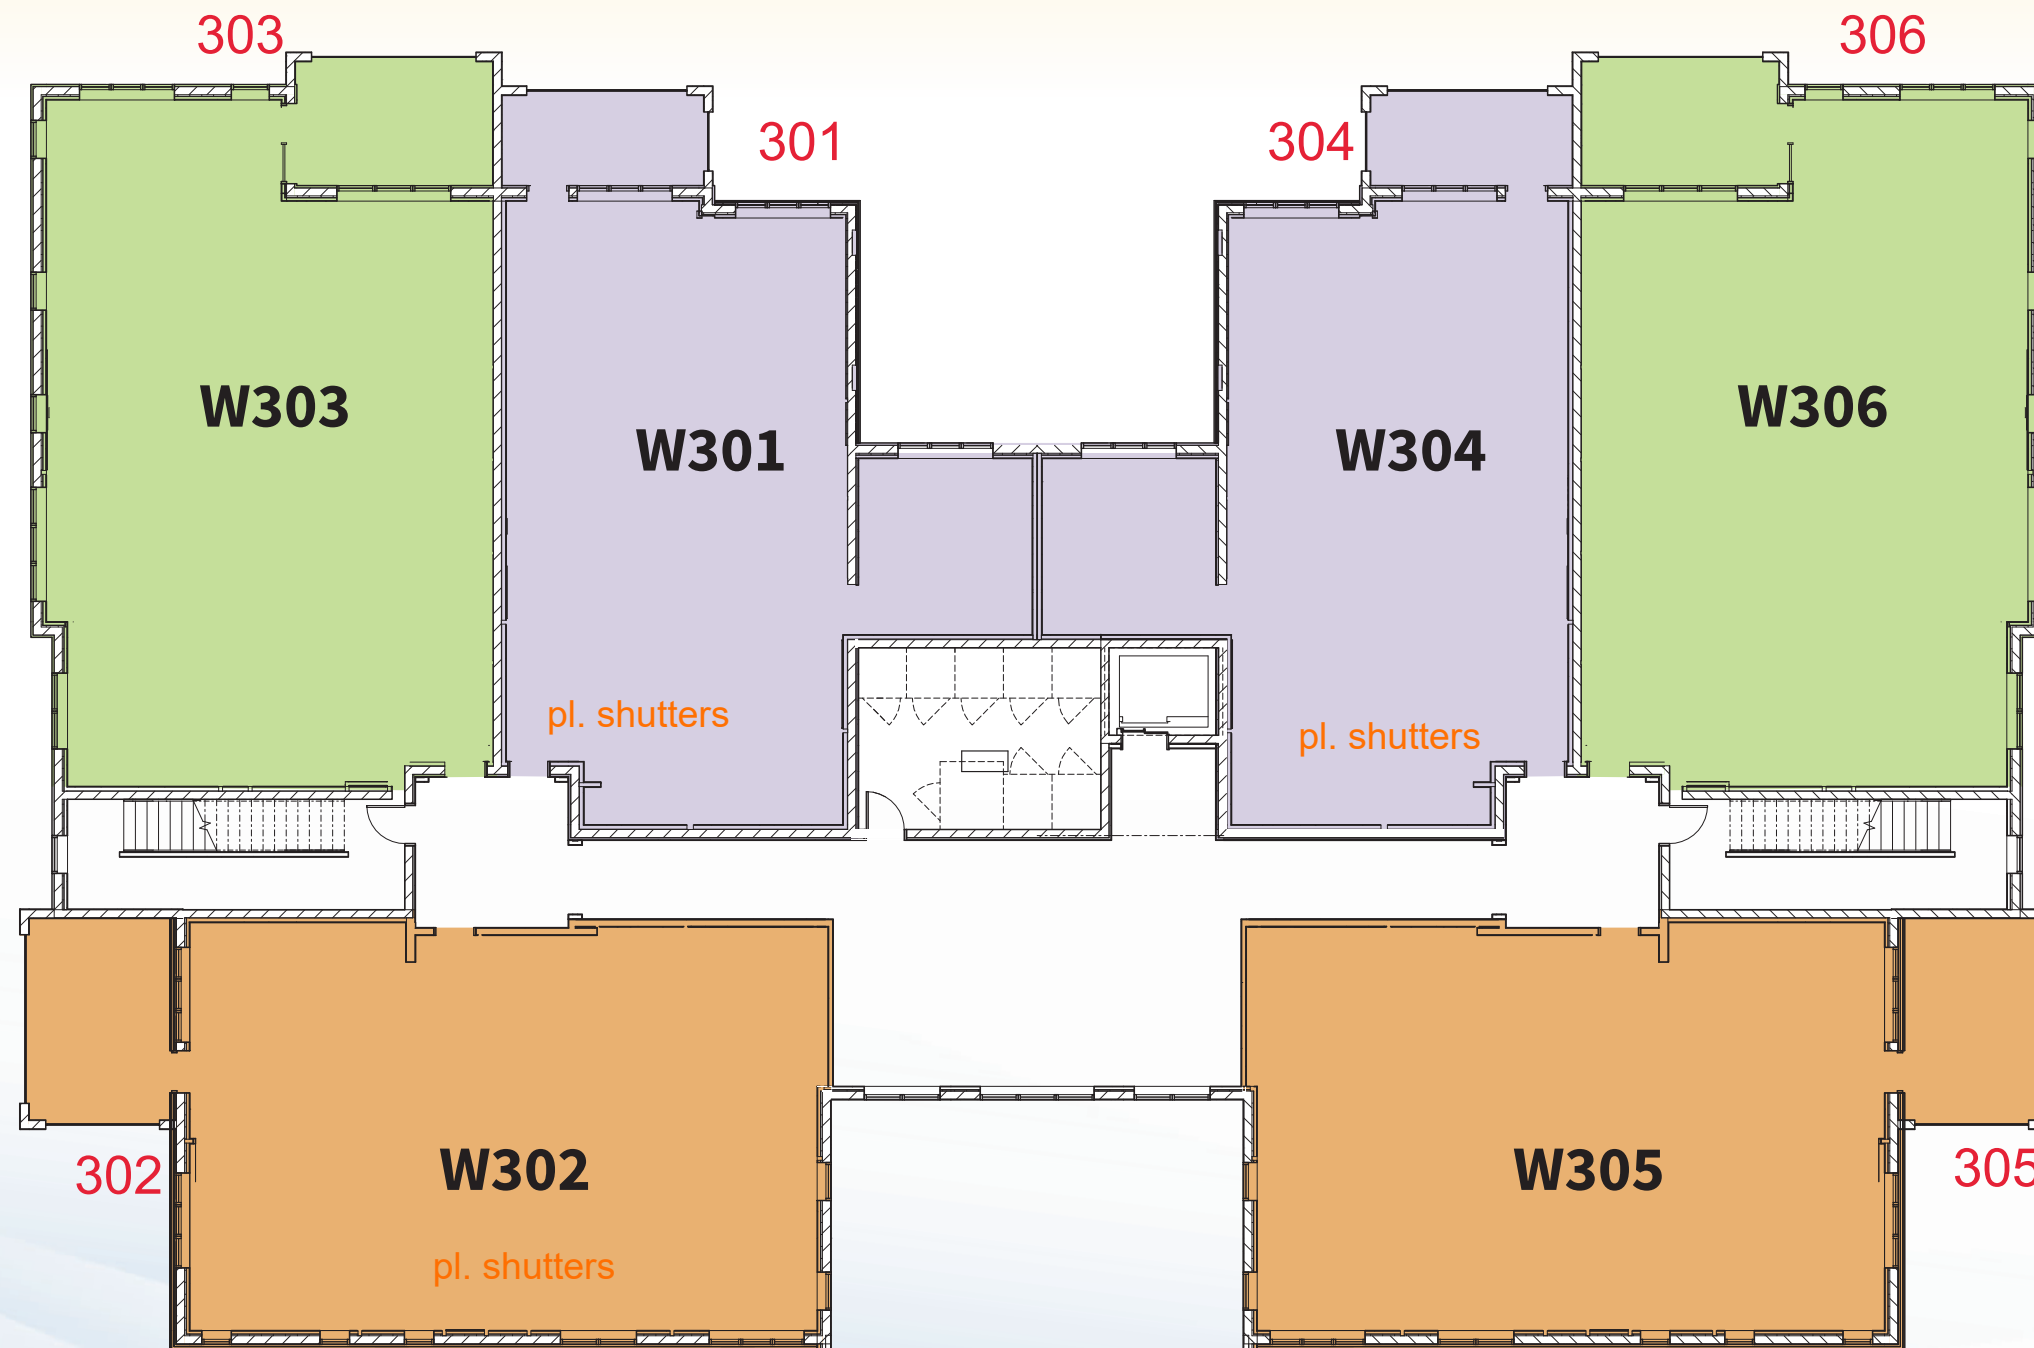

# Lakehouse West

255 Lake Margaret Circle Unit

Residence Locator

LEVEL 1

- **OSPREY** | 2 Bedroom | 2 Bath
- **KINGFISHER** | 2 Bedroom | 2 Bath

Actual dimensions may vary slightly.

150 Waterman Avenue • Mount Dora, FL 32757 • 352-385-1120 • LakesideAtWatermanVillage.com

# Lakehouse West

255 Lake Margaret Circle

Residence Locator

LEVEL 2

- **KINGFISHER** | 2 Bedroom | 2 Bath
- **SANDPIPER** | 2 Bedroom | 2 Bath
- **PINTAIL** | 2 Bedroom | 2 Bath

Actual dimensions may vary slightly.

# Lakehouse West

255 Lake Margaret Circle Unit

Residence Locator

LEVEL 3

- **KINGFISHER** | 2 Bedroom | 2 Bath
- **SANDPIPER** | 2 Bedroom | 2 Bath
- **PINTAIL** | 2 Bedroom | 2 Bath

Actual dimensions may vary slightly.