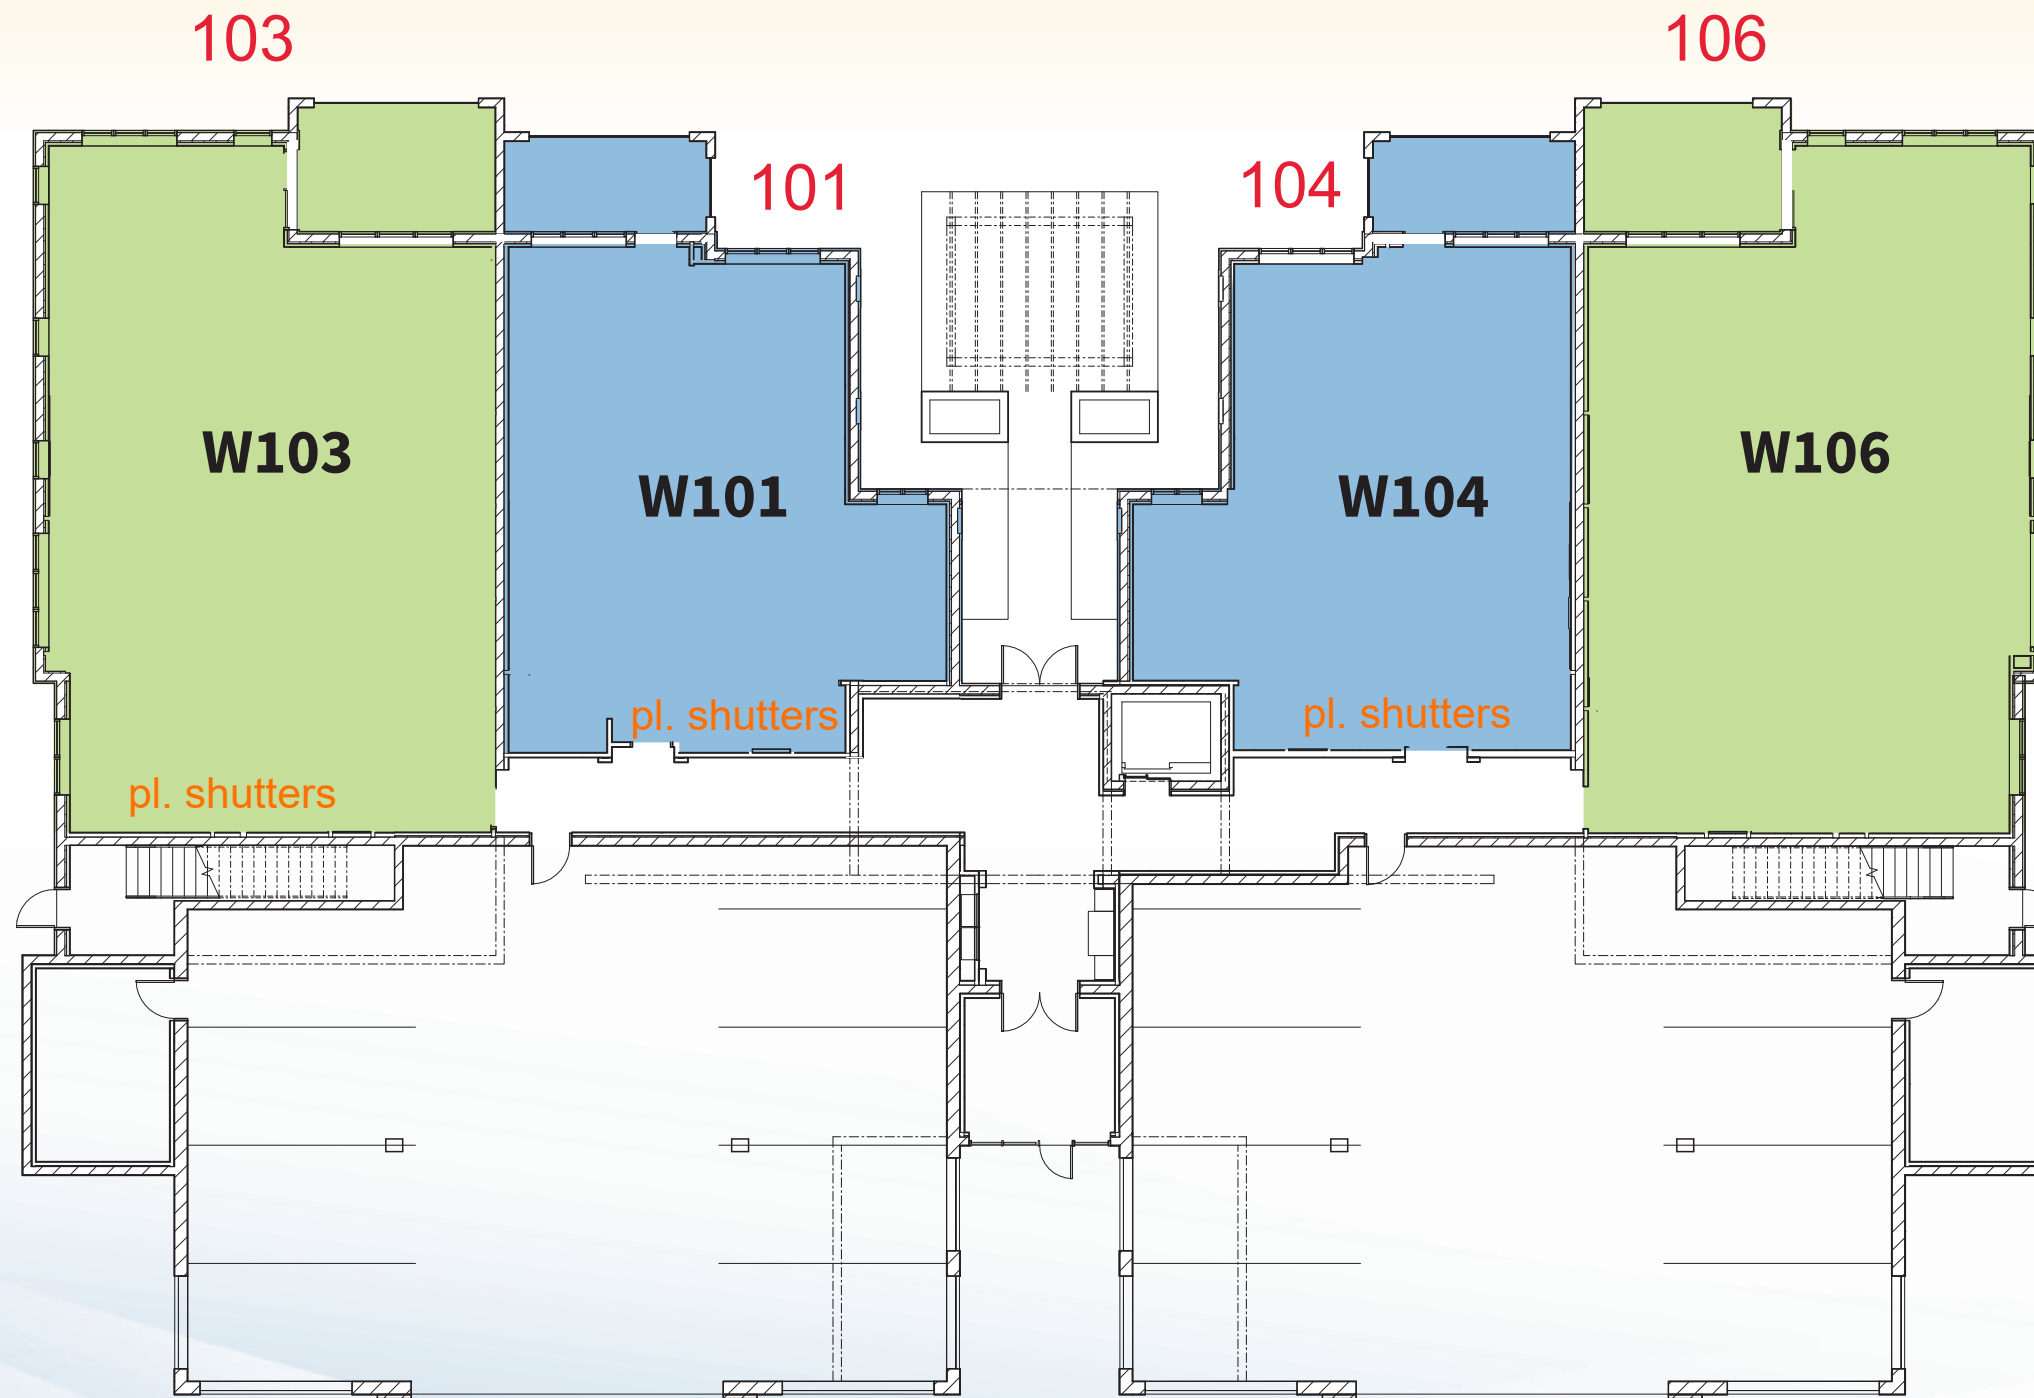

# Lakehouse West

255 Lake Margaret Circle Unit

Residence Locator

LEVEL 1

- **OSPREY** | 2 Bedroom | 2 Bath
- **KINGFISHER** | 2 Bedroom | 2 Bath

Actual dimensions may vary slightly.

150 Waterman Avenue • Mount Dora, FL 32757 • 352-385-1120 • LakesideAtWatermanVillage.com

# Lakehouse West

255 Lake Margaret Circle

Residence Locator

LEVEL 2

- **KINGFISHER** | 2 Bedroom | 2 Bath
- **SANDPIPER** | 2 Bedroom | 2 Bath
- **PINTAIL** | 2 Bedroom | 2 Bath

Actual dimensions may vary slightly.

# Lakehouse West

255 Lake Margaret Circle Unit

Residence Locator

LEVEL 3

- **KINGFISHER** | 2 Bedroom | 2 Bath
- **SANDPIPER** | 2 Bedroom | 2 Bath
- **PINTAIL** | 2 Bedroom | 2 Bath

Actual dimensions may vary slightly.