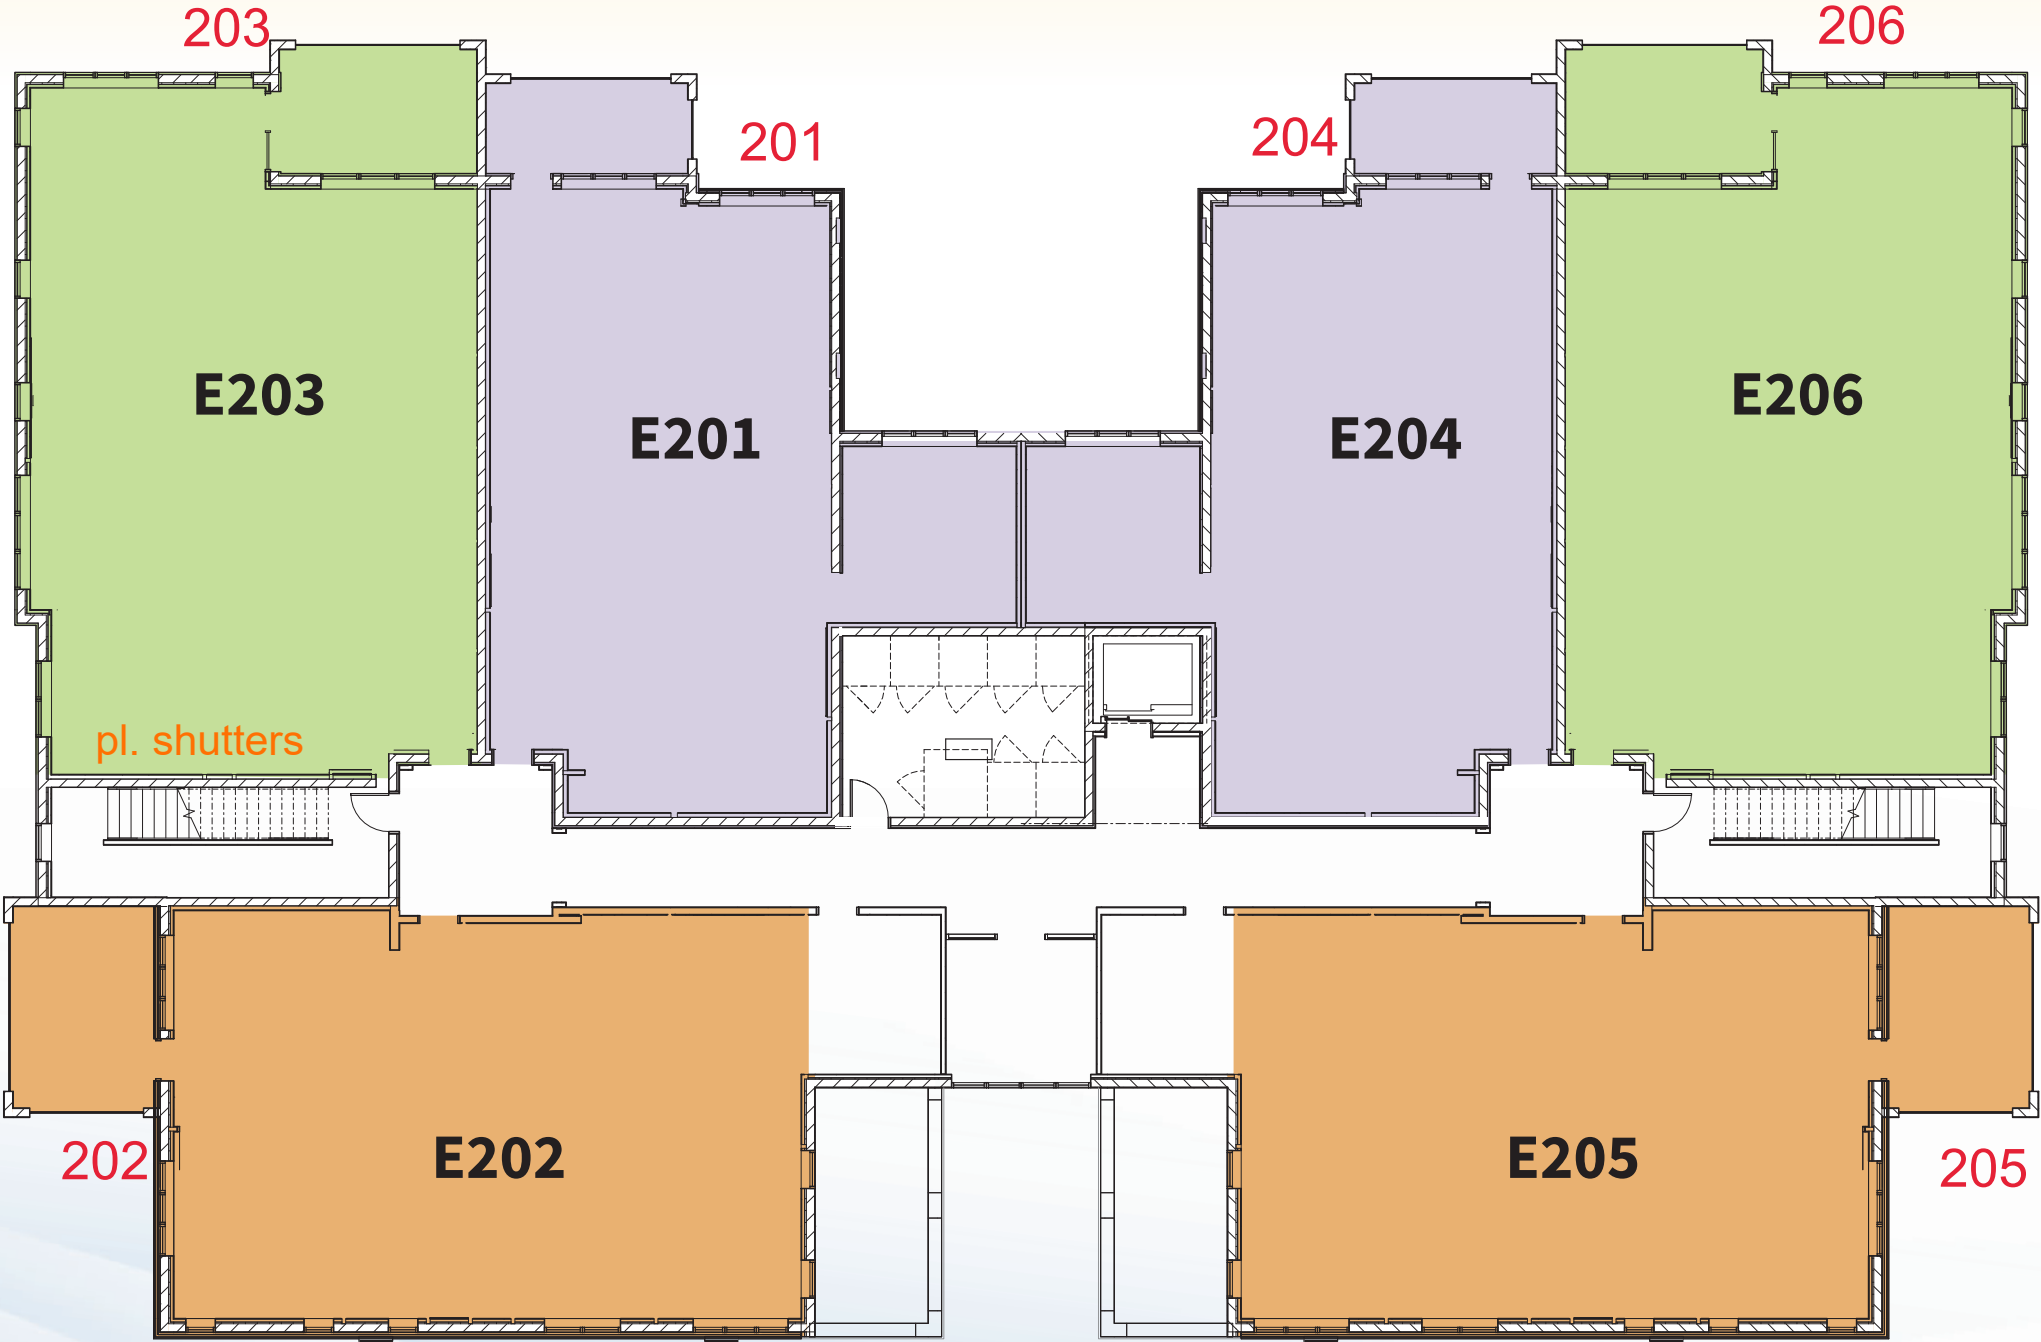

Lakehouse East 215 Lake Margaret Circle

Residence Locator
LEVEL 1

- **OSPREY** | 2 Bedroom | 2 Bath
- **KINGFISHER** | 2 Bedroom | 2 Bath

Actual dimensions may vary slightly.

Lakehouse East

Residence Locator LEVEL 2

- **KINGFISHER** | 2 Bedroom | 2 Bath
- **SANDPIPER** | 2 Bedroom | 2 Bath
- **PINTAIL** | 2 Bedroom | 2 Bath

Actual dimensions may vary slightly.

Lakehouse East

Residence Locator LEVEL 3

- **KINGFISHER** | 2 Bedroom | 2 Bath
- **SANDPIPER** | 2 Bedroom | 2 Bath
- **PINTAIL** | 2 Bedroom | 2 Bath

Actual dimensions may vary slightly.