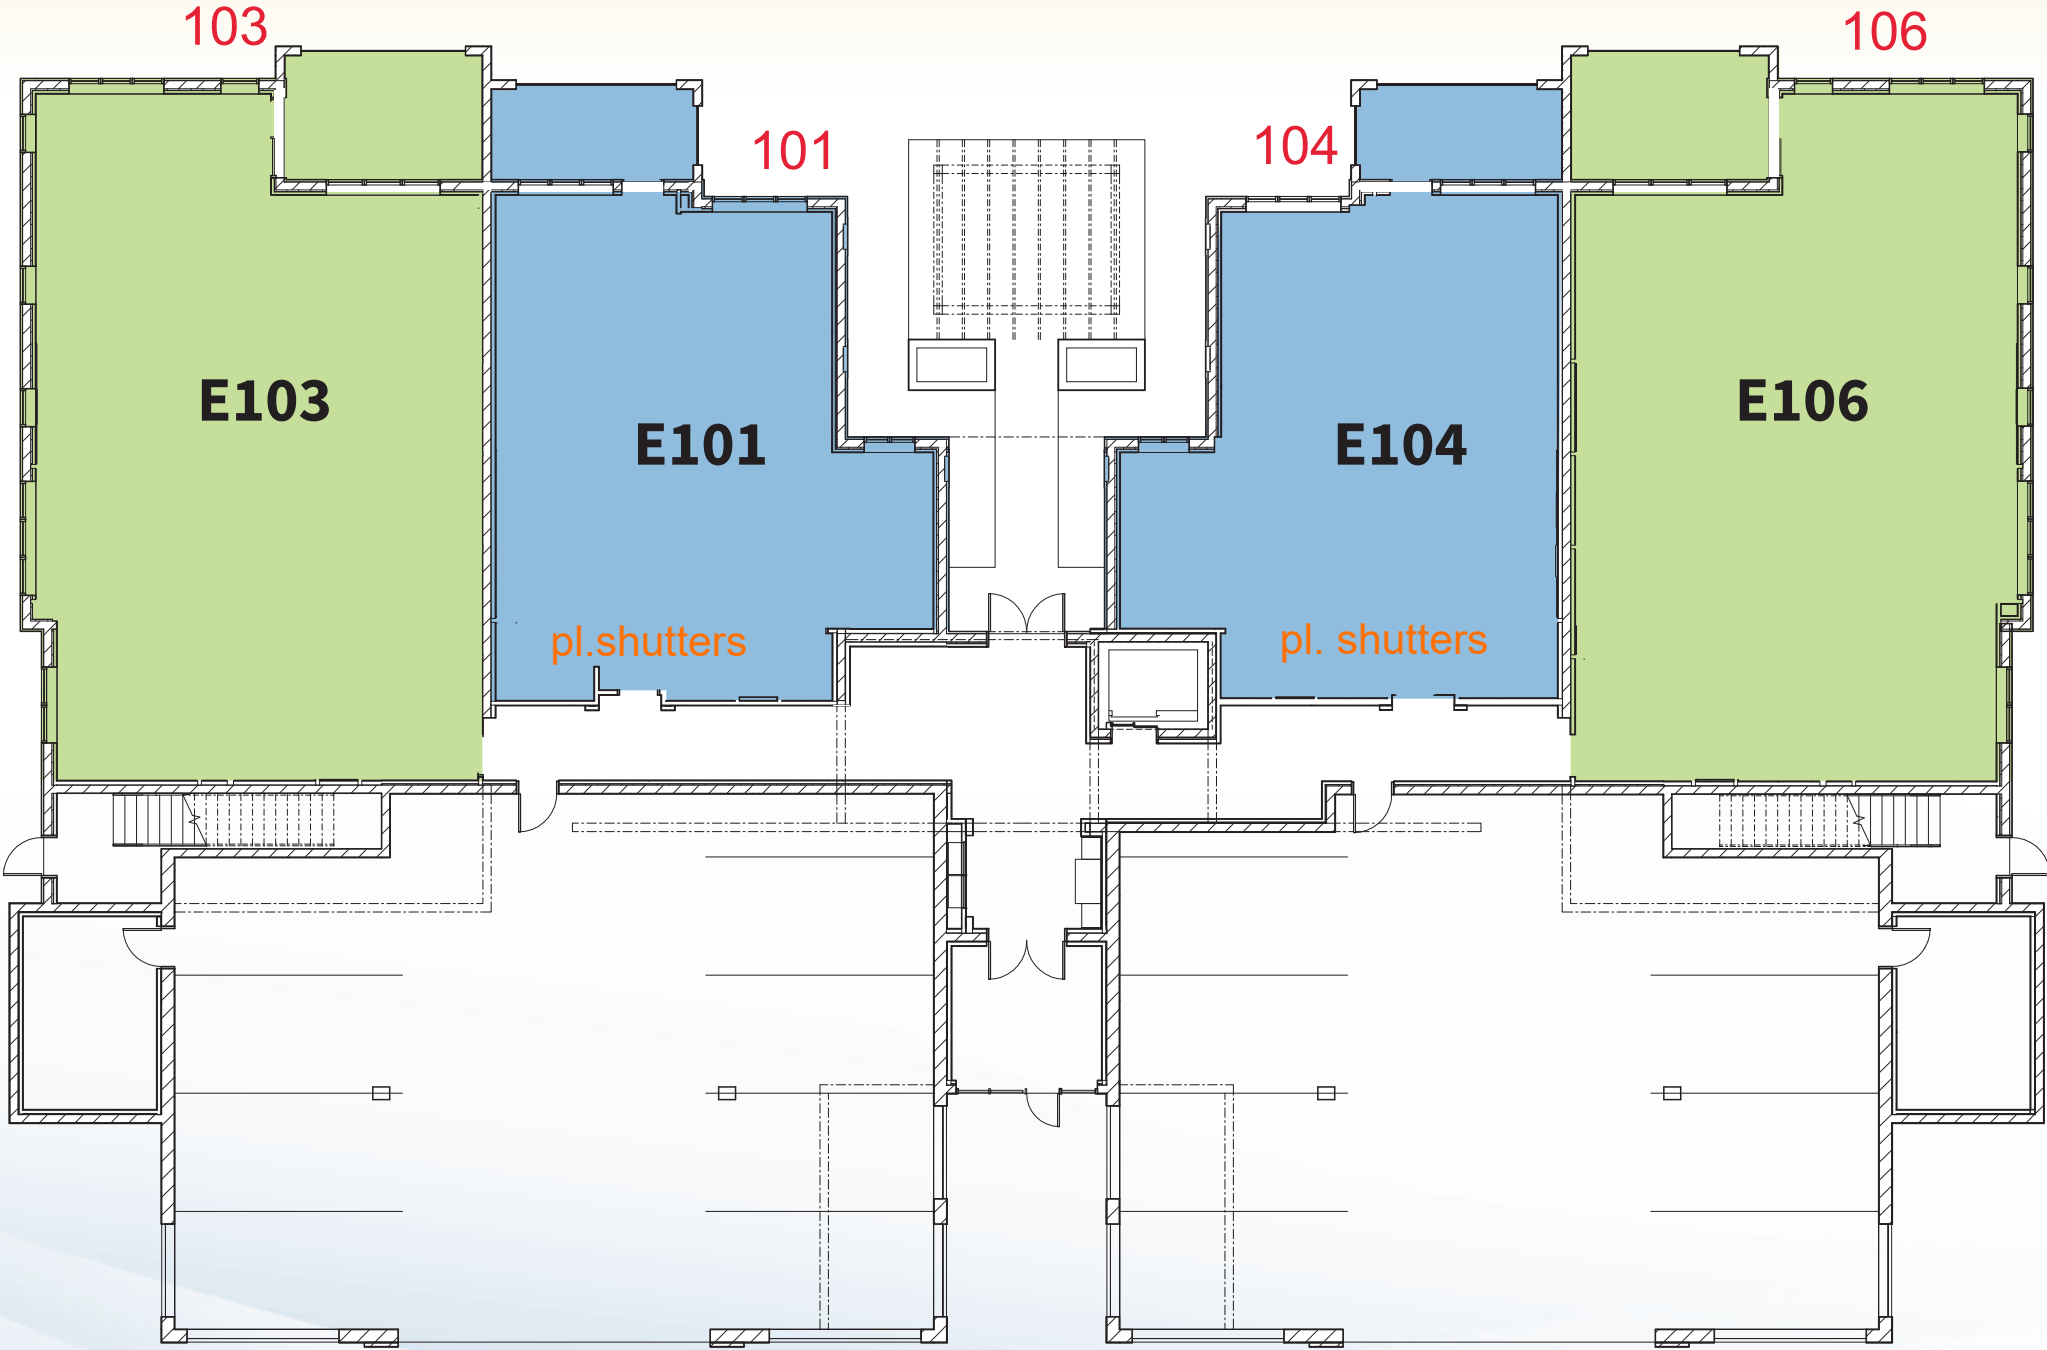

Lakehouse East 215 Lake Margaret Circle

Residence Locator
LEVEL 1

- **OSPREY** | 2 Bedroom | 2 Bath
- **KINGFISHER** | 2 Bedroom | 2 Bath

Actual dimensions may vary slightly.

Lakehouse East

Residence Locator LEVEL 2

- **KINGFISHER** | 2 Bedroom | 2 Bath
- **SANDPIPER** | 2 Bedroom | 2 Bath
- **PINTAIL** | 2 Bedroom | 2 Bath

Actual dimensions may vary slightly.

Lakehouse East

Residence Locator LEVEL 3

- **KINGFISHER** | 2 Bedroom | 2 Bath
- **SANDPIPER** | 2 Bedroom | 2 Bath
- **PINTAIL** | 2 Bedroom | 2 Bath

Actual dimensions may vary slightly.