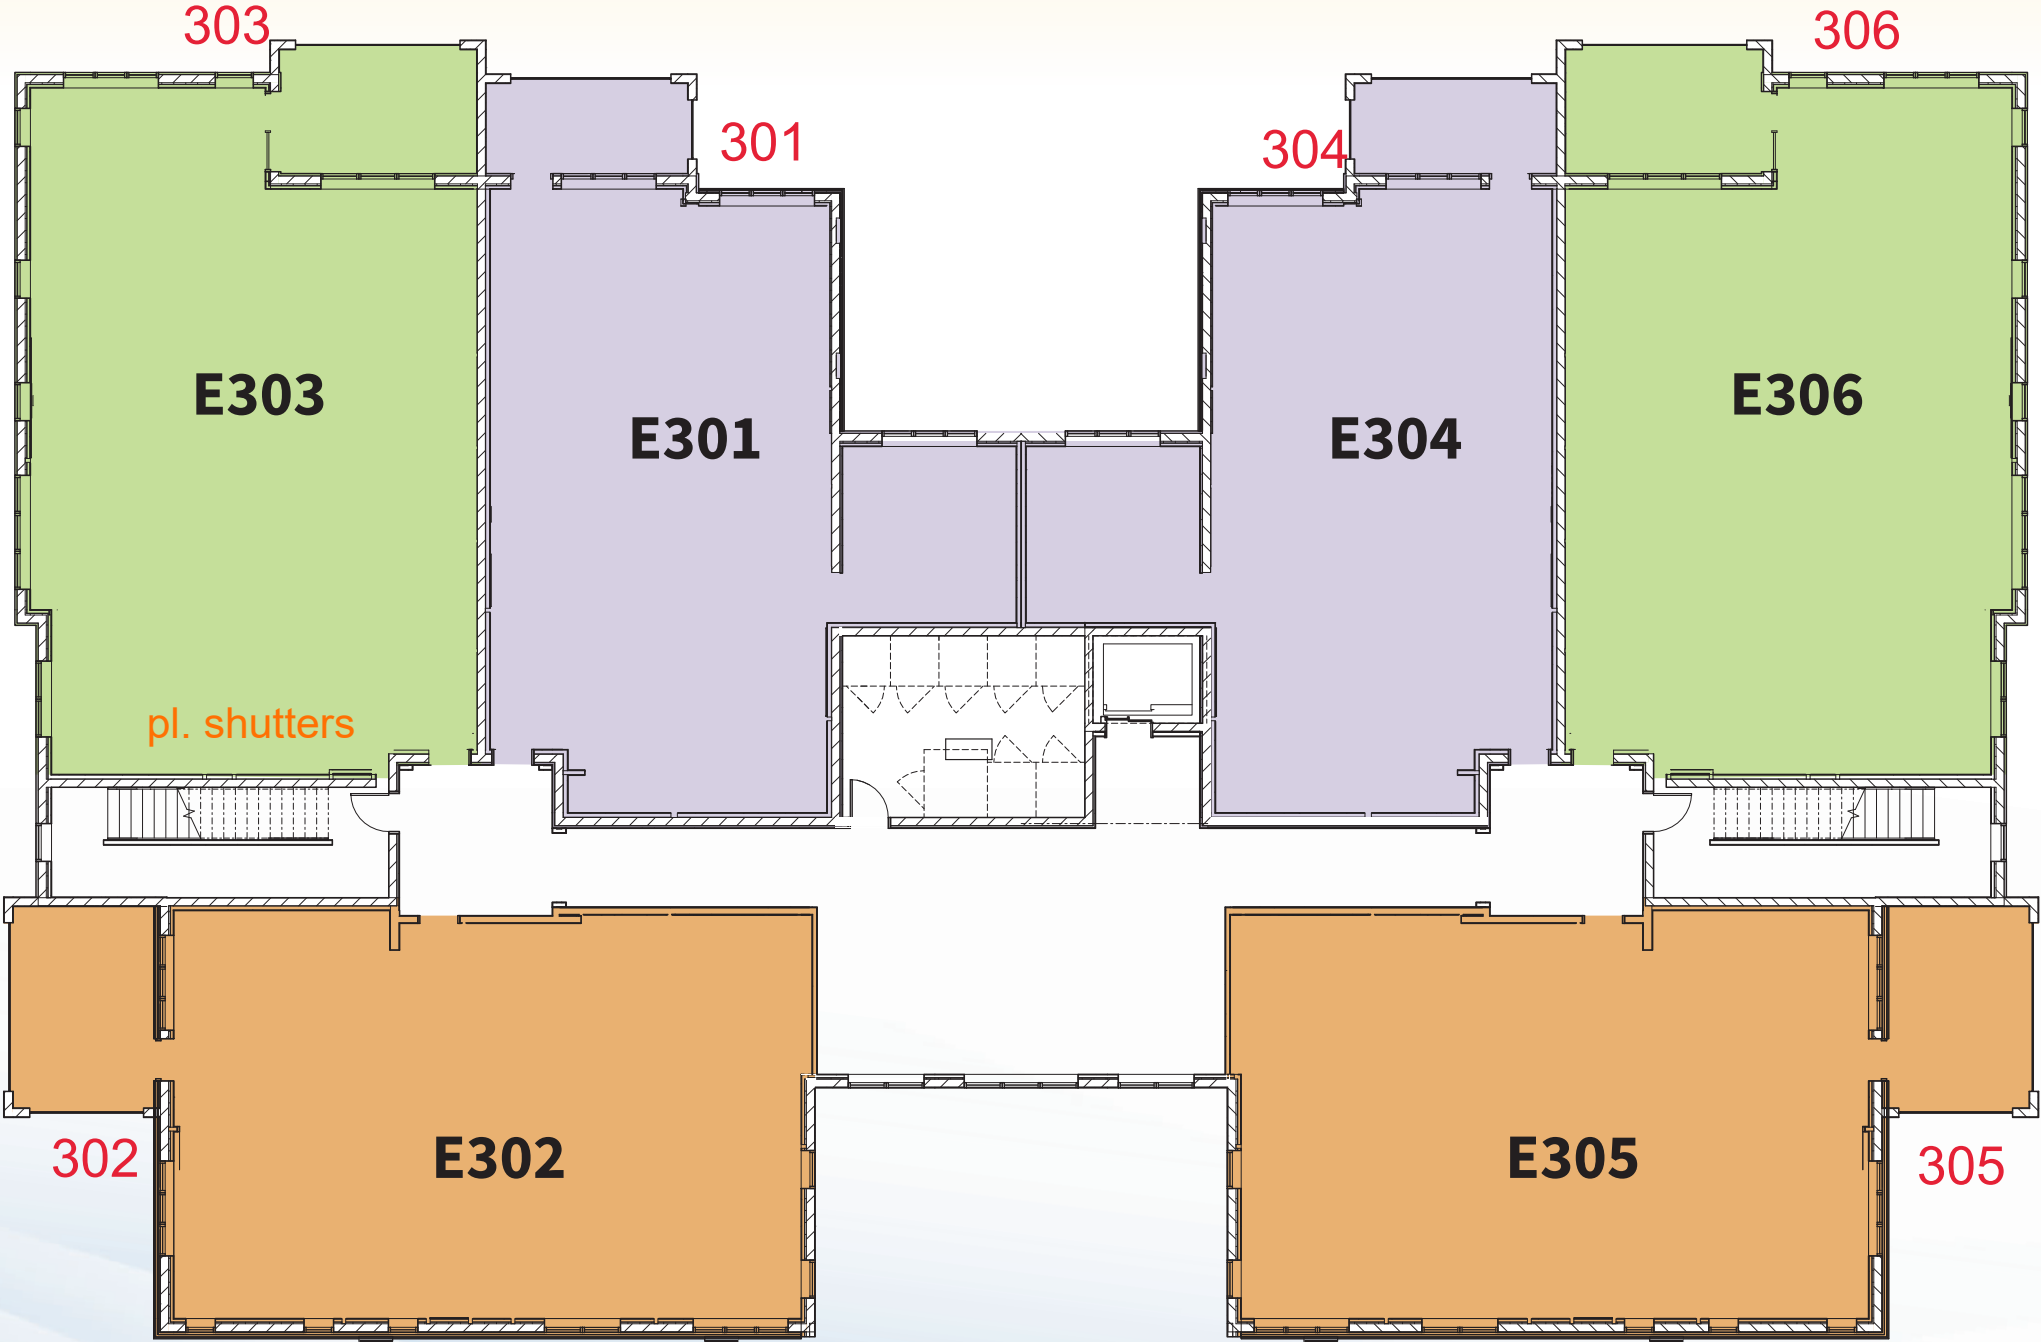

Lakehouse East 215 Lake Margaret Circle

Residence Locator
LEVEL 1

- **OSPREY** | 2 Bedroom | 2 Bath
- **KINGFISHER** | 2 Bedroom | 2 Bath

Actual dimensions may vary slightly.

Lakehouse East

Residence Locator LEVEL 2

- **KINGFISHER** | 2 Bedroom | 2 Bath
- **SANDPIPER** | 2 Bedroom | 2 Bath
- **PINTAIL** | 2 Bedroom | 2 Bath

Actual dimensions may vary slightly.

Lakehouse East

Residence Locator LEVEL 3

- **KINGFISHER** | 2 Bedroom | 2 Bath
- **SANDPIPER** | 2 Bedroom | 2 Bath
- **PINTAIL** | 2 Bedroom | 2 Bath

Actual dimensions may vary slightly.