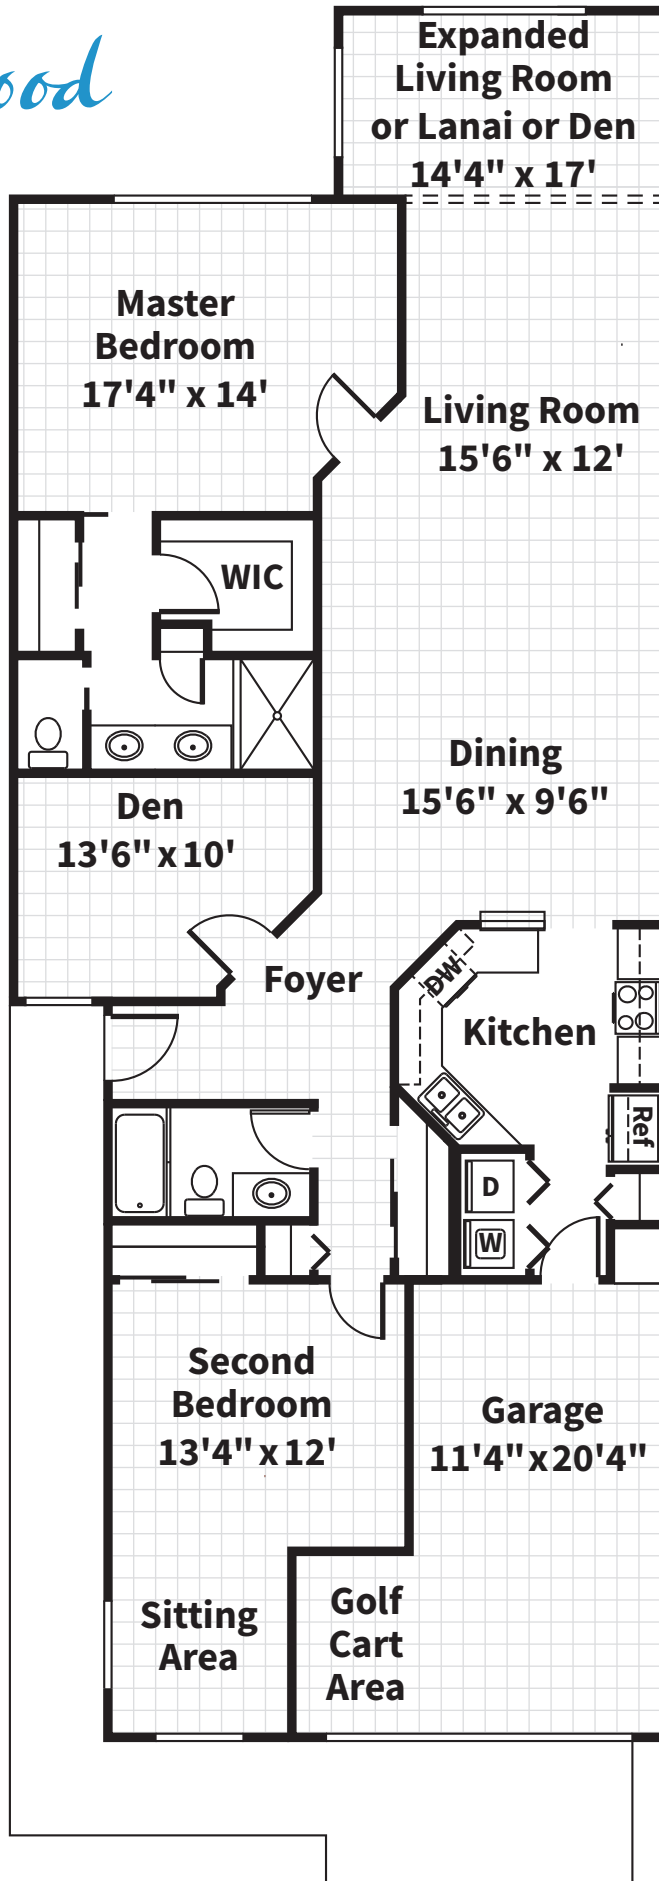

Captiva Villa

Key West Villa

Sabal Villa

1,072 sq.ft. with screened-in lanai

1,208 sq.ft. with enclosed den

(All Dimensions are Approximate)

Sanibel Villa

1,210 sq.ft. with screened-in lanai

1,370 sq.ft. with enclosed den

(All Dimensions are Approximate)

The Brentwood

MANOR HOME

1,515 sq. ft.

*(All dimensions are approximate.
Actual layouts may vary
from home to home)*

The Brentwood II

MANOR HOME

1,592 sq. ft.

*(All dimensions are approximate.
Actual layouts may vary
from home to home)*

The Wedgewood

MANOR HOME

1,766 sq.ft.

(All dimensions are approximate.
Actual layouts may vary
from home to home)

The
Glenwood
MANOR HOME

1,757 sq. ft.

*(All dimensions are approximate.
Actual layouts may vary
from home to home)*

The Laurelwood

MANOR HOME

1,458 sq. ft.

*(All dimensions are approximate.
Actual layouts may vary
from home to home)*