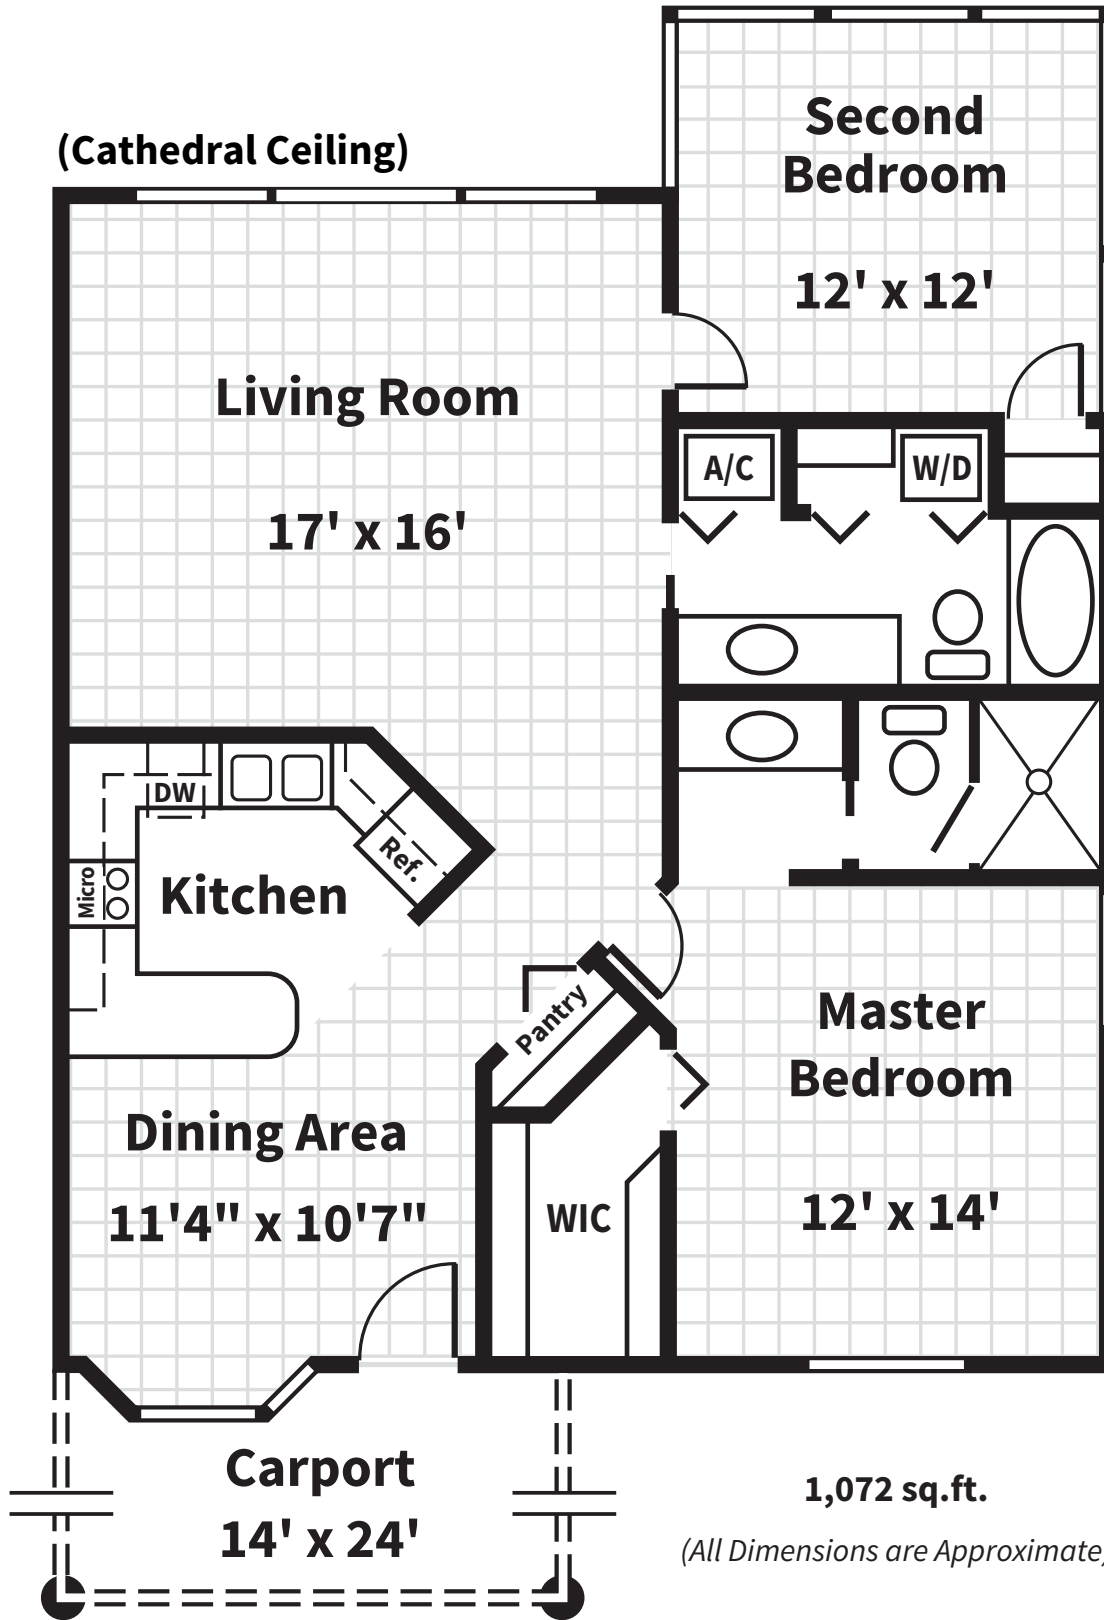

Captiva Villa

Key West Villa

Sabal Villa

1,072 sq.ft. with screened-in lanai

1,208 sq.ft. with enclosed den

(All Dimensions are Approximate)

Sanibel Villa

1,210 sq.ft. with screened-in lanai

1,370 sq.ft. with enclosed den

(All Dimensions are Approximate)

The Brentwood

MANOR HOME

1,515 sq. ft.

*(All dimensions are approximate.
Actual layouts may vary
from home to home)*

The Brentwood II

MANOR HOME

1,592 sq. ft.

*(All dimensions are approximate.
Actual layouts may vary
from home to home)*

The Wedgewood

MANOR HOME

1,766 sq.ft.

(All dimensions are approximate.
Actual layouts may vary
from home to home)

The
Glenwood
MANOR HOME

1,757 sq. ft.

*(All dimensions are approximate.
Actual layouts may vary
from home to home)*

The Laurelwood

MANOR HOME

1,458 sq. ft.

*(All dimensions are approximate.
Actual layouts may vary
from home to home)*