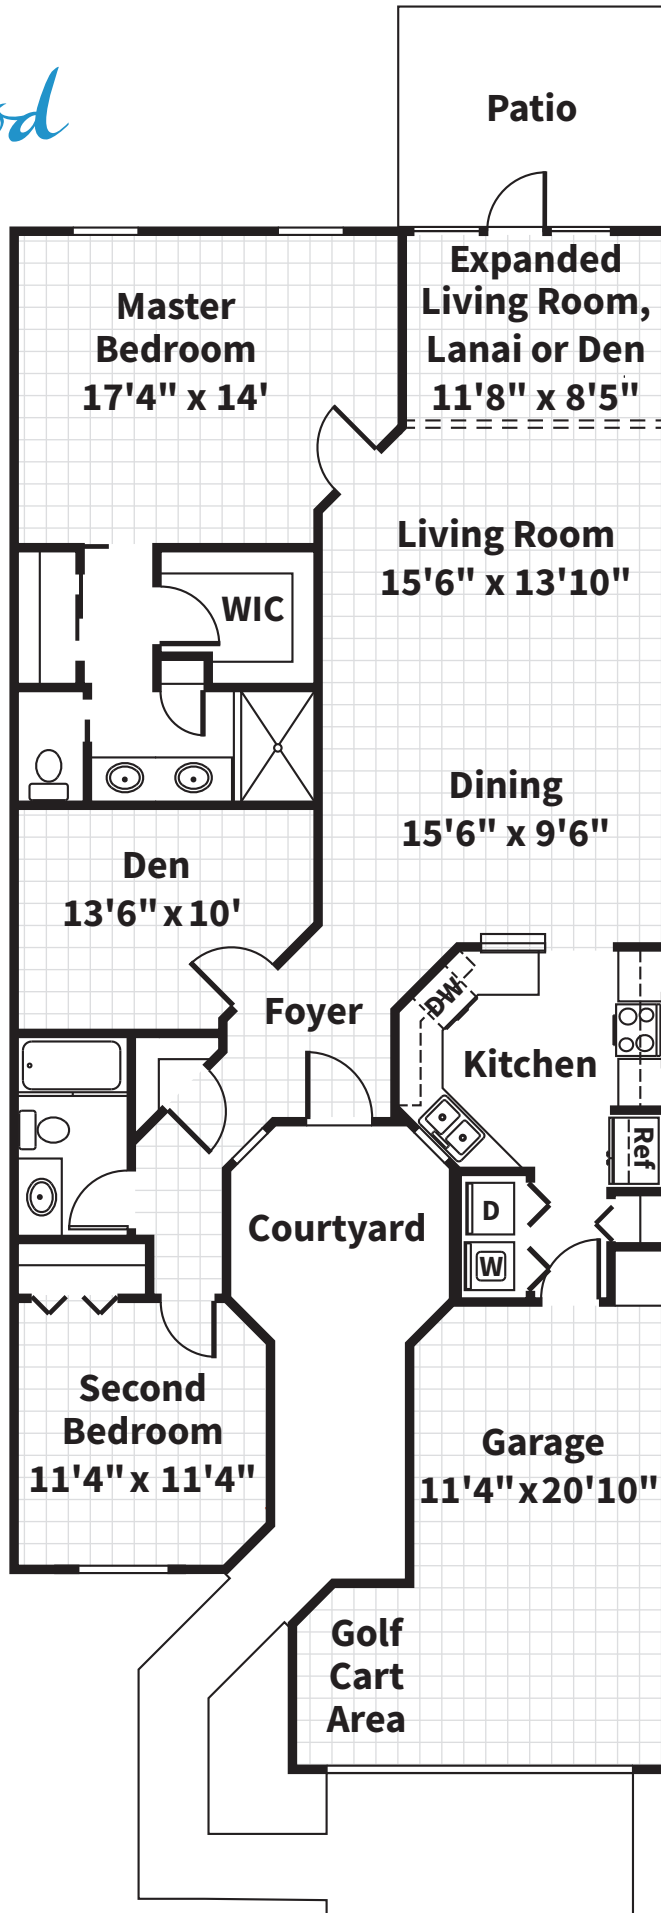

Captiva Villa

Key West Villa

Sabal Villa

1,072 sq.ft. with screened-in lanai

1,208 sq.ft. with enclosed den

(All Dimensions are Approximate)

Sanibel Villa

1,210 sq.ft. with screened-in lanai

1,370 sq.ft. with enclosed den

(All Dimensions are Approximate)

The Brentwood

MANOR HOME

1,515 sq. ft.

*(All dimensions are approximate.
Actual layouts may vary
from home to home)*

The Brentwood II

MANOR HOME

1,592 sq. ft.

*(All dimensions are approximate.
Actual layouts may vary
from home to home)*

The Wedgewood

MANOR HOME

1,766 sq.ft.

(All dimensions are approximate.
Actual layouts may vary
from home to home)

The
Glenwood
MANOR HOME

1,757 sq. ft.

*(All dimensions are approximate.
Actual layouts may vary
from home to home)*

The Laurelwood

MANOR HOME

1,458 sq. ft.

*(All dimensions are approximate.
Actual layouts may vary
from home to home)*