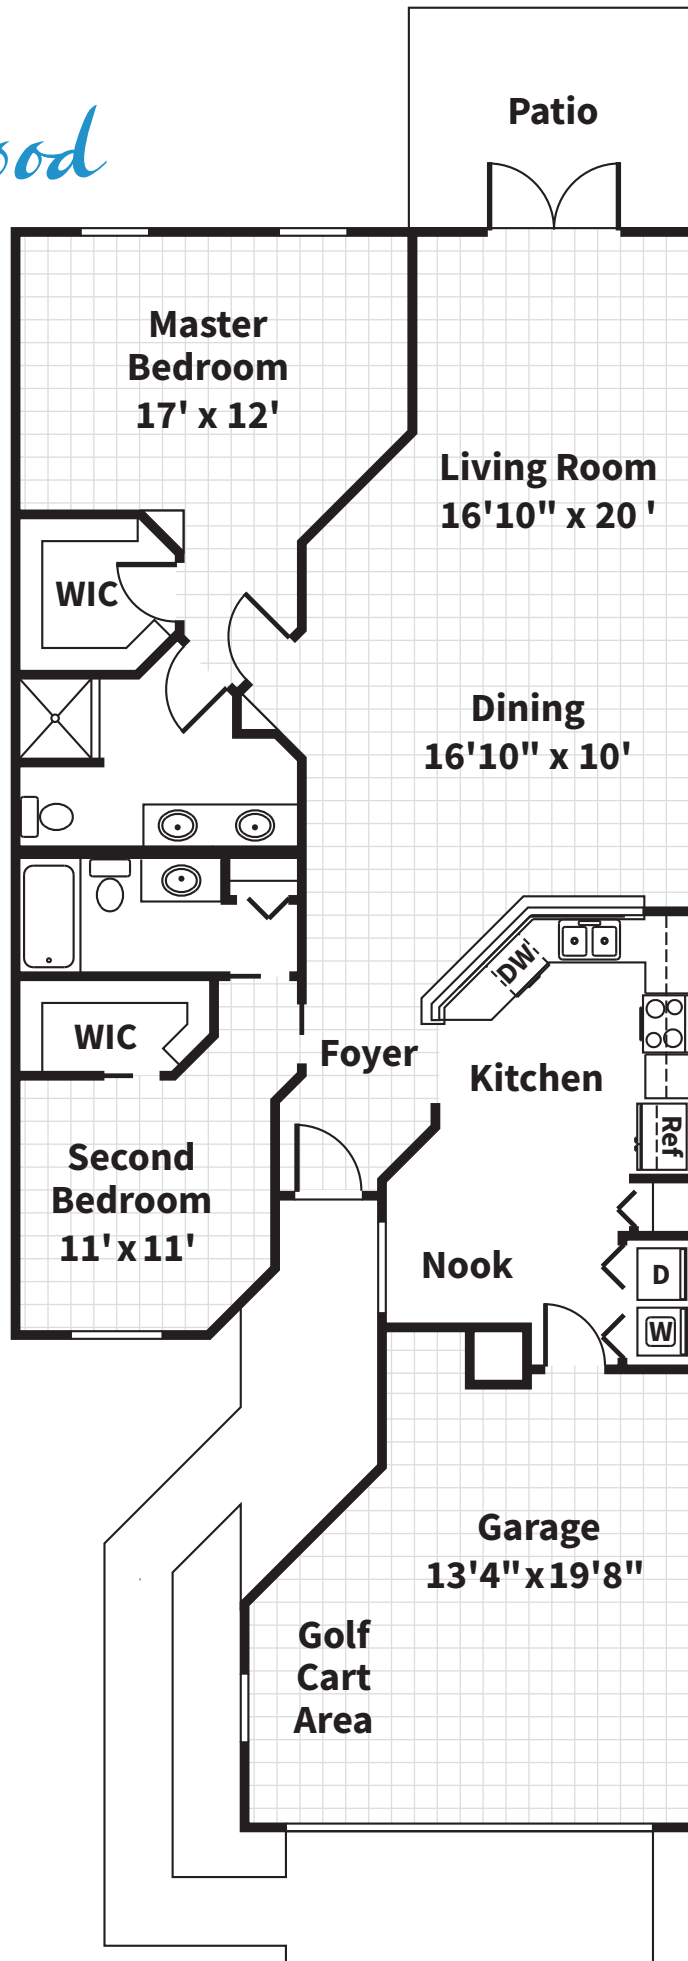

Captiva Villa

Key West Villa

Sabal Villa

1,072 sq.ft. with screened-in lanai

1,208 sq.ft. with enclosed den

(All Dimensions are Approximate)

Sanibel Villa

1,210 sq.ft. with screened-in lanai

1,370 sq.ft. with enclosed den

(All Dimensions are Approximate)

The Brentwood

MANOR HOME

1,515 sq. ft.

*(All dimensions are approximate.
Actual layouts may vary
from home to home)*

The Brentwood II

MANOR HOME

1,592 sq. ft.

*(All dimensions are approximate.
Actual layouts may vary
from home to home)*

The Wedgewood

MANOR HOME

1,766 sq.ft.

(All dimensions are approximate.
Actual layouts may vary
from home to home)

The
Glenwood
MANOR HOME

1,757 sq. ft.

*(All dimensions are approximate.
Actual layouts may vary
from home to home)*

The Laurelwood

MANOR HOME

1,458 sq. ft.

*(All dimensions are approximate.
Actual layouts may vary
from home to home)*