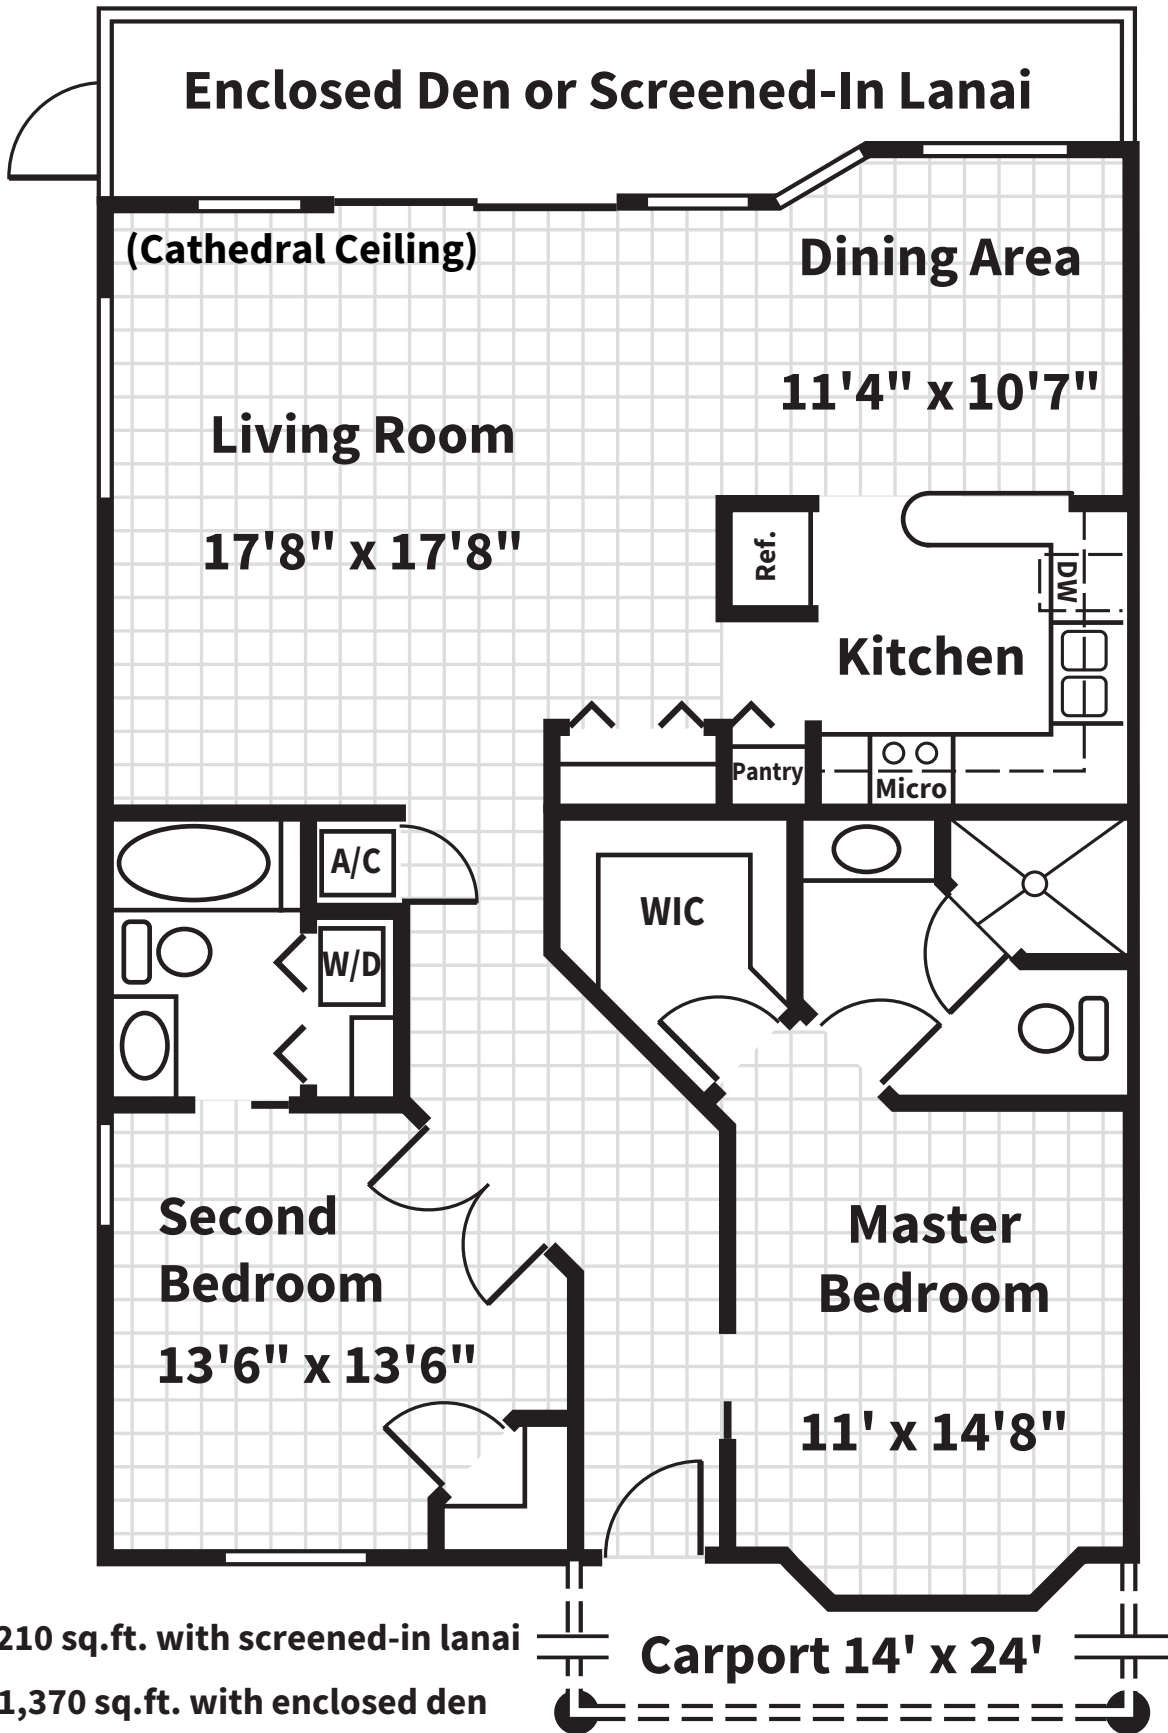

Captiva Villa

Key West Villa

Sabal Villa

1,072 sq.ft. with screened-in lanai

1,208 sq.ft. with enclosed den

(All Dimensions are Approximate)

Sanibel Villa

1,210 sq.ft. with screened-in lanai

1,370 sq.ft. with enclosed den

(All Dimensions are Approximate)

The Brentwood

MANOR HOME

1,515 sq. ft.

*(All dimensions are approximate.
Actual layouts may vary
from home to home)*

The Brentwood II

MANOR HOME

1,592 sq. ft.

*(All dimensions are approximate.
Actual layouts may vary
from home to home)*

The Wedgewood

MANOR HOME

1,766 sq.ft.

(All dimensions are approximate.
Actual layouts may vary
from home to home)

The
Glenwood
MANOR HOME

1,757 sq. ft.

*(All dimensions are approximate.
Actual layouts may vary
from home to home)*

The Laurelwood

MANOR HOME

1,458 sq. ft.

*(All dimensions are approximate.
Actual layouts may vary
from home to home)*