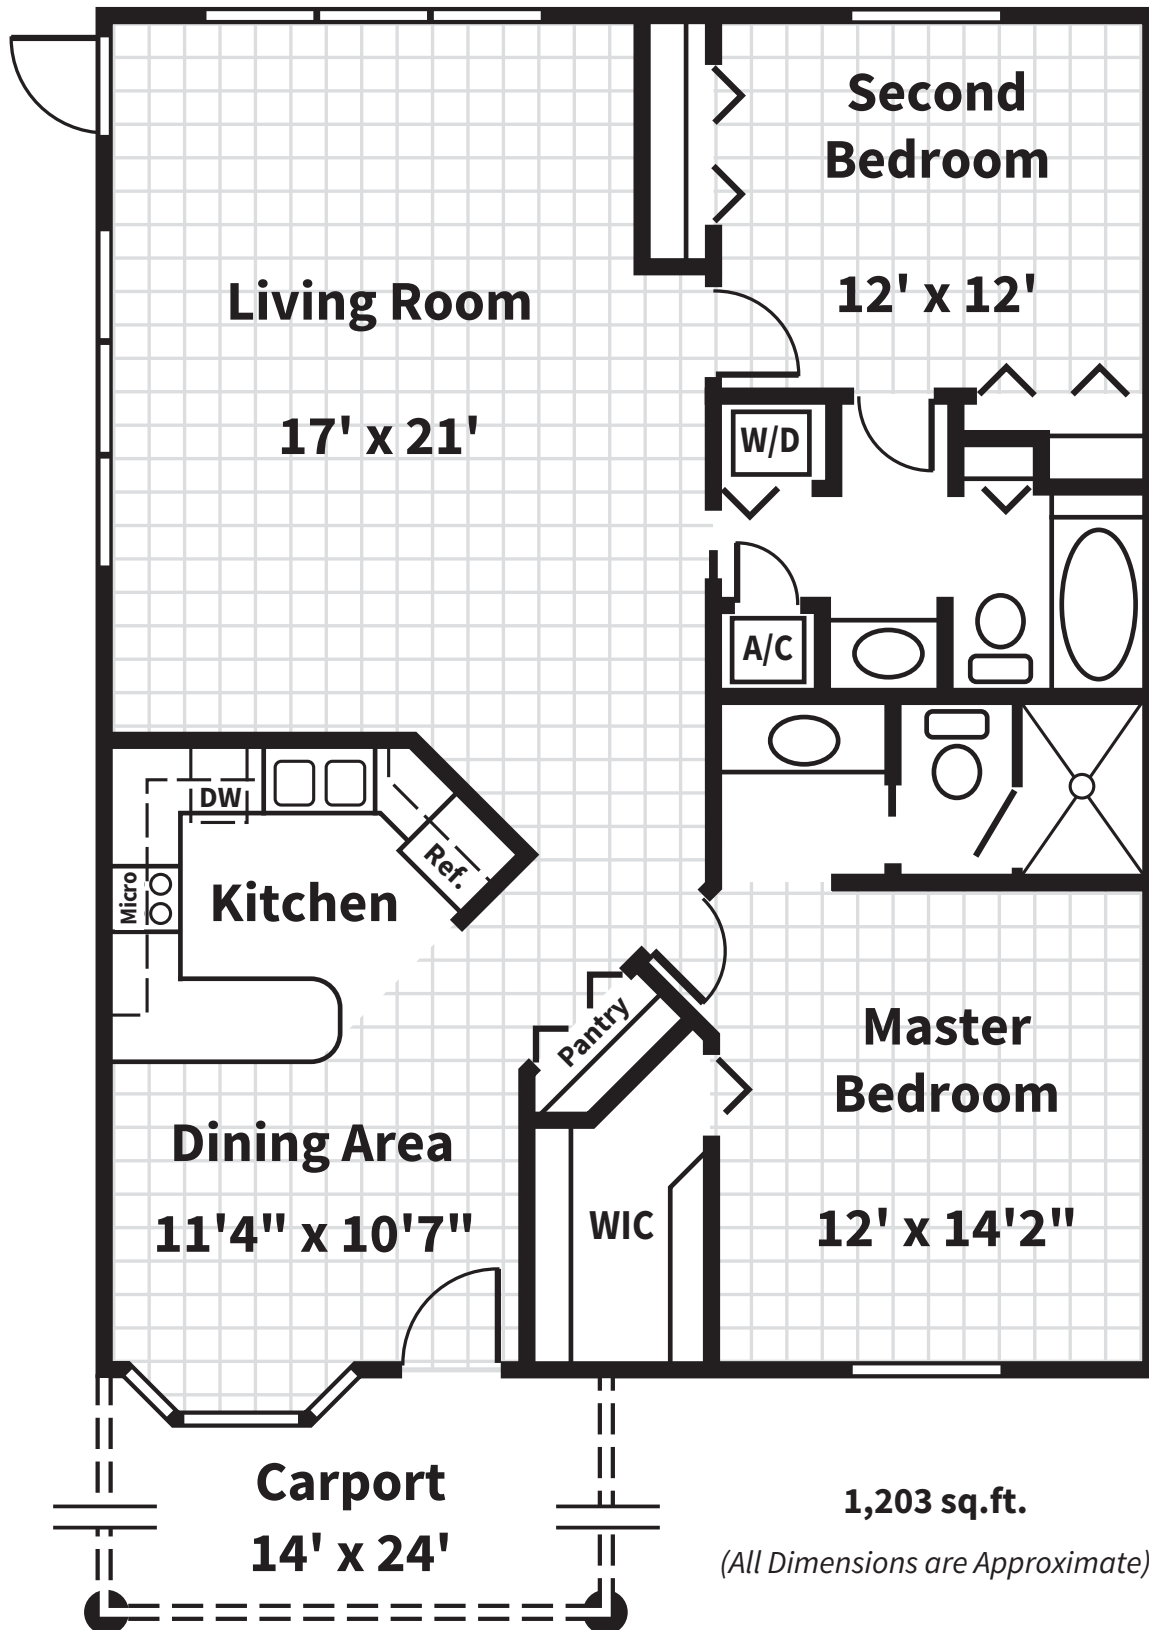

Captiva Villa

Key West Villa

Sabal Villa

1,072 sq.ft. with screened-in lanai

1,208 sq.ft. with enclosed den

(All Dimensions are Approximate)

Sanibel Villa

1,210 sq.ft. with screened-in lanai

1,370 sq.ft. with enclosed den

(All Dimensions are Approximate)

The Brentwood

MANOR HOME

1,515 sq. ft.

*(All dimensions are approximate.
Actual layouts may vary
from home to home)*

The Brentwood II

MANOR HOME

1,592 sq. ft.

*(All dimensions are approximate.
Actual layouts may vary
from home to home)*

The Wedgewood

MANOR HOME

1,766 sq.ft.

(All dimensions are approximate.
Actual layouts may vary
from home to home)

The
Glenwood
MANOR HOME

1,757 sq. ft.

*(All dimensions are approximate.
Actual layouts may vary
from home to home)*

The Laurelwood

MANOR HOME

1,458 sq. ft.

*(All dimensions are approximate.
Actual layouts may vary
from home to home)*