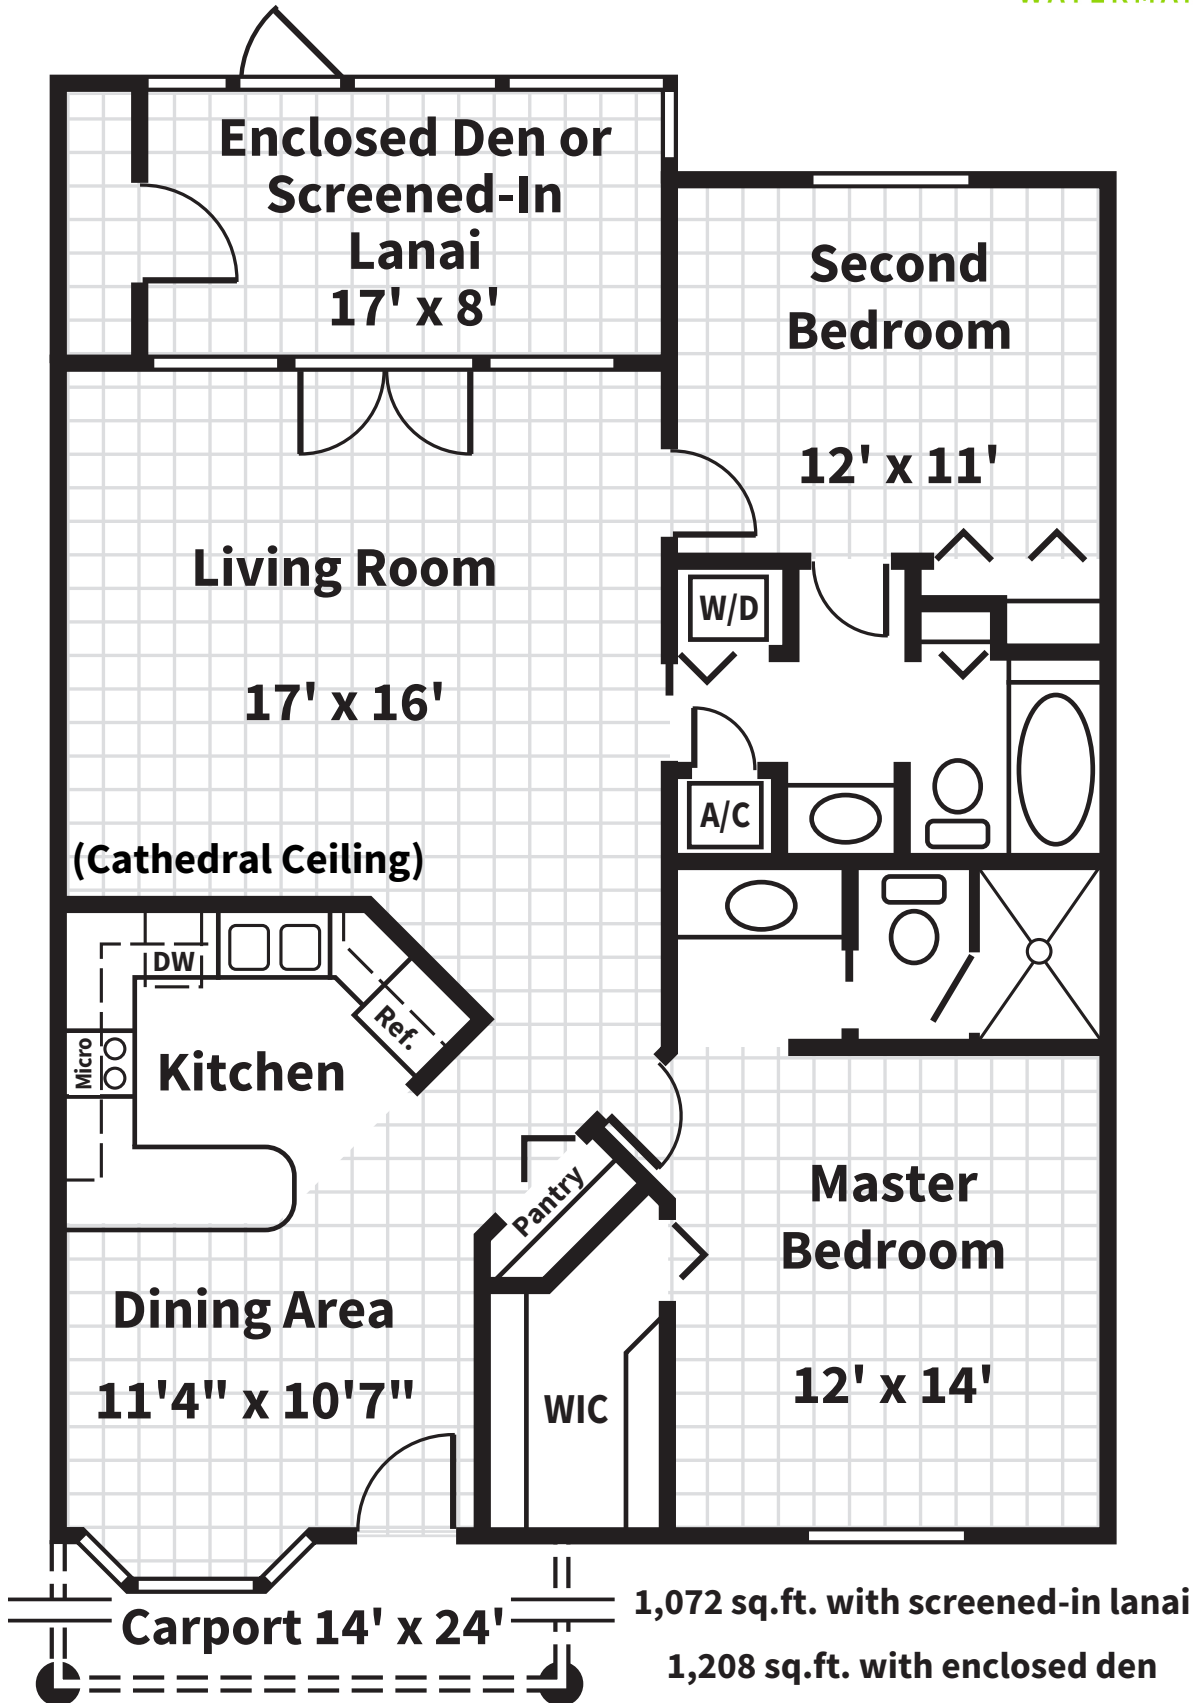

Captiva Villa

Key West Villa

Sabal Villa

1,072 sq.ft. with screened-in lanai

1,208 sq.ft. with enclosed den

(All Dimensions are Approximate)

Sanibel Villa

1,210 sq.ft. with screened-in lanai

1,370 sq.ft. with enclosed den

(All Dimensions are Approximate)

The Brentwood

MANOR HOME

1,515 sq. ft.

*(All dimensions are approximate.
Actual layouts may vary
from home to home)*

The Brentwood II

MANOR HOME

1,592 sq. ft.

*(All dimensions are approximate.
Actual layouts may vary
from home to home)*

The Wedgewood

MANOR HOME

1,766 sq.ft.

(All dimensions are approximate.
Actual layouts may vary
from home to home)

The
Glenwood
MANOR HOME

1,757 sq. ft.

*(All dimensions are approximate.
Actual layouts may vary
from home to home)*

The Laurelwood

MANOR HOME

1,458 sq. ft.

*(All dimensions are approximate.
Actual layouts may vary
from home to home)*