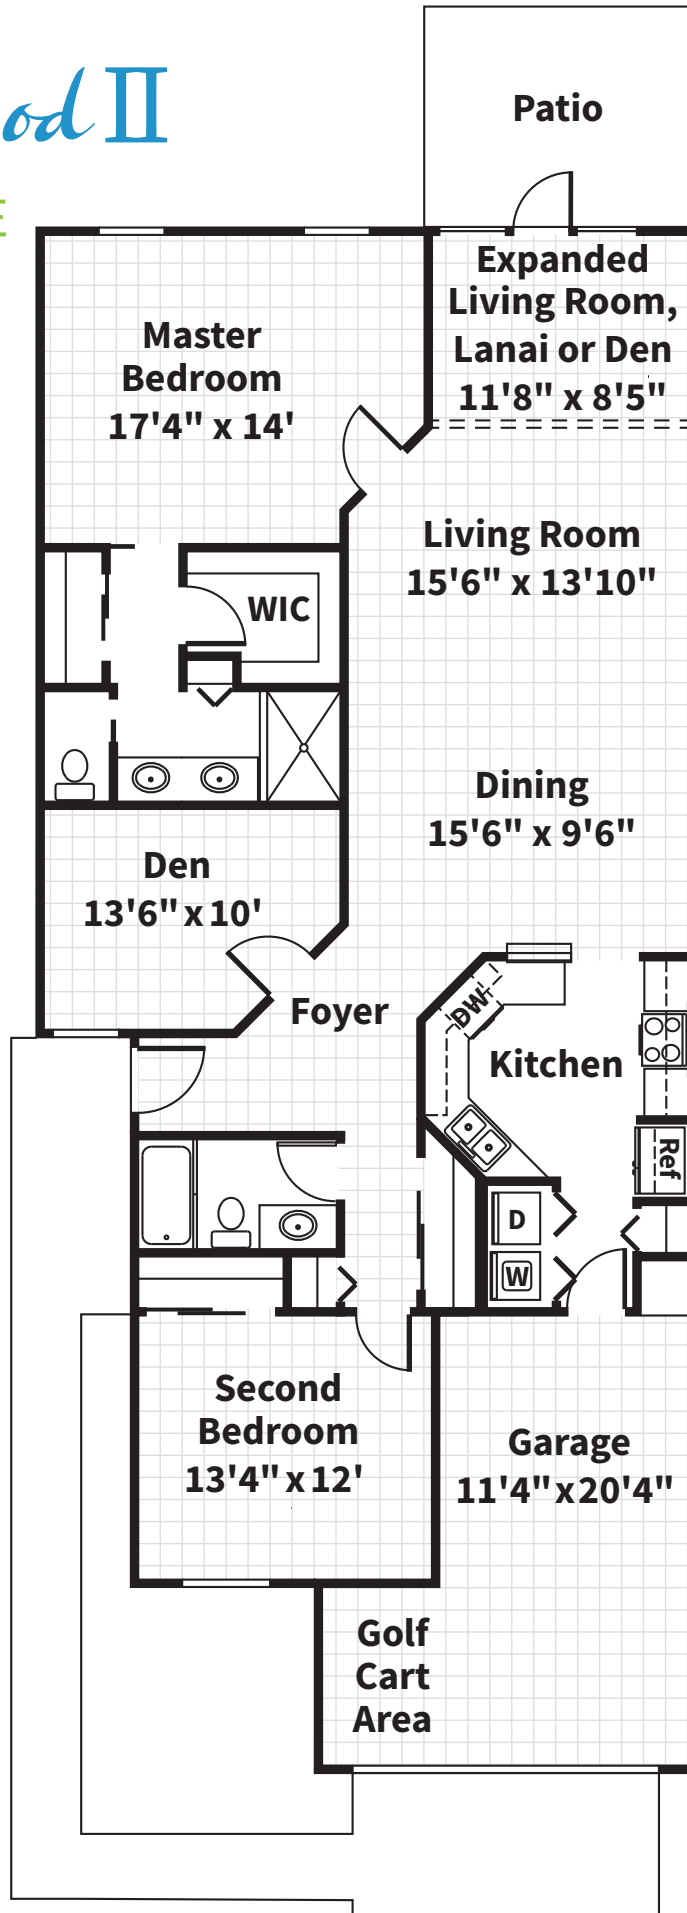

Captiva Villa

Key West Villa

Sabal Villa

1,072 sq.ft. with screened-in lanai

1,208 sq.ft. with enclosed den

(All Dimensions are Approximate)

Sanibel Villa

1,210 sq.ft. with screened-in lanai

1,370 sq.ft. with enclosed den

(All Dimensions are Approximate)

The Brentwood

MANOR HOME

1,515 sq. ft.

*(All dimensions are approximate.
Actual layouts may vary
from home to home)*

The Brentwood II

MANOR HOME

1,592 sq. ft.

*(All dimensions are approximate.
Actual layouts may vary
from home to home)*

The Wedgewood

MANOR HOME

1,766 sq.ft.

(All dimensions are approximate.
Actual layouts may vary
from home to home)

The
Glenwood
MANOR HOME

1,757 sq. ft.

*(All dimensions are approximate.
Actual layouts may vary
from home to home)*

The Laurelwood

MANOR HOME

1,458 sq. ft.

*(All dimensions are approximate.
Actual layouts may vary
from home to home)*