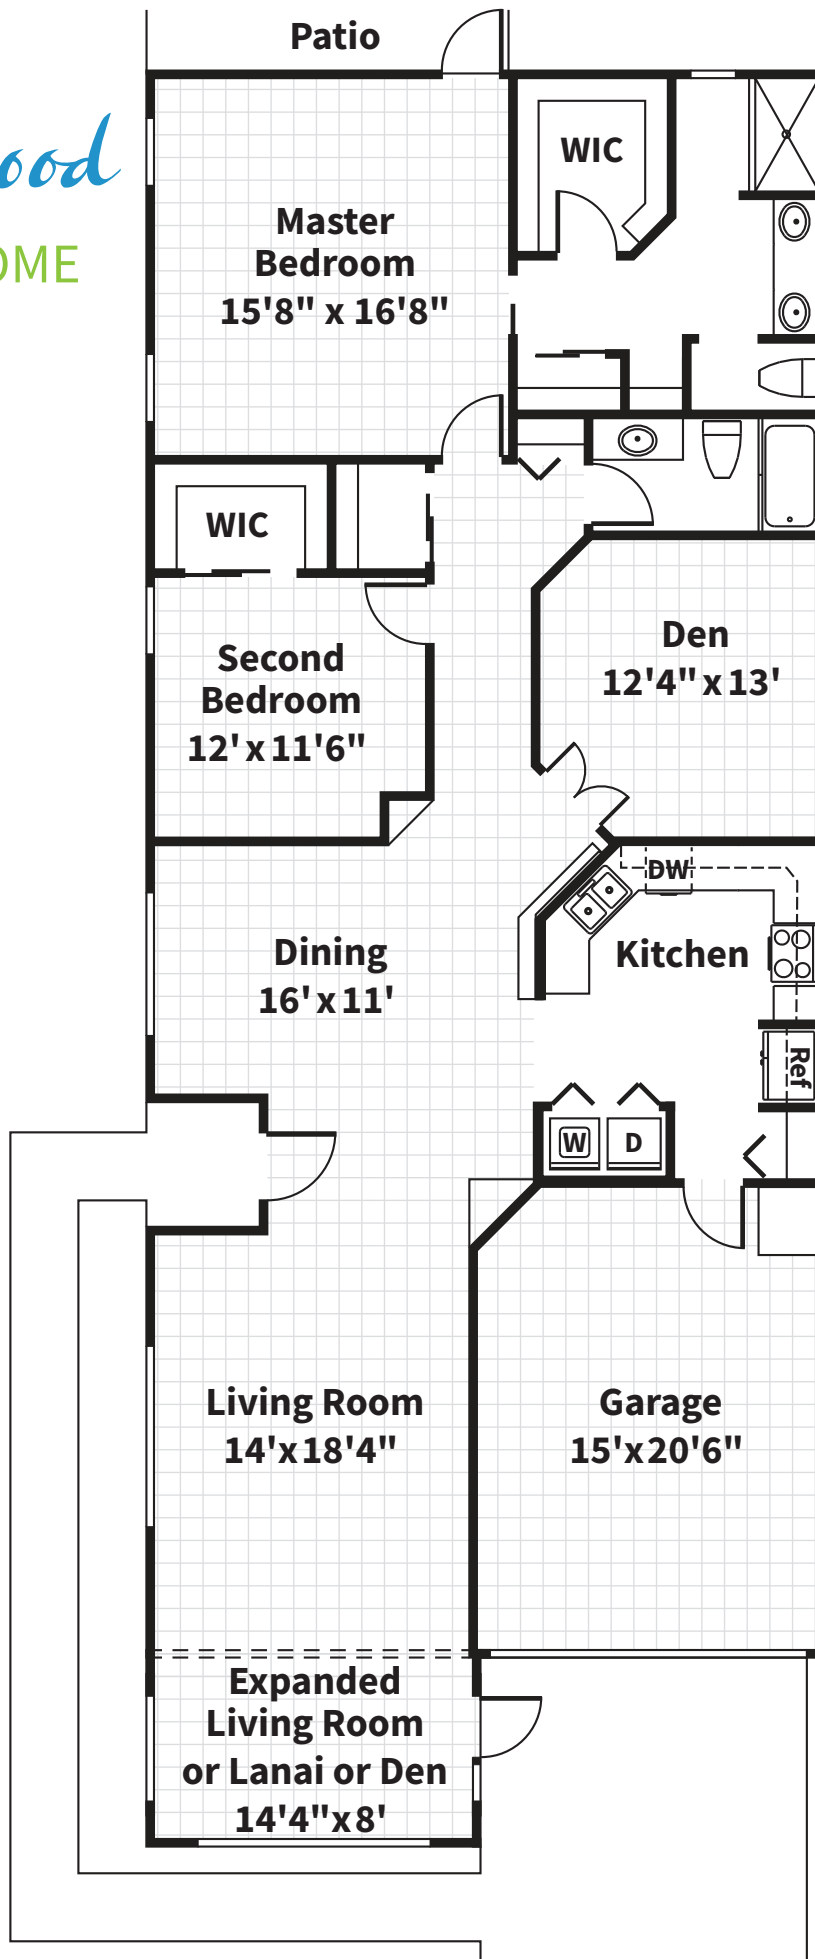

Captiva Villa

Key West Villa

Sabal Villa

1,072 sq.ft. with screened-in lanai

1,208 sq.ft. with enclosed den

(All Dimensions are Approximate)

Sanibel Villa

1,210 sq.ft. with screened-in lanai

1,370 sq.ft. with enclosed den

(All Dimensions are Approximate)

The Brentwood

MANOR HOME

1,515 sq. ft.

*(All dimensions are approximate.
Actual layouts may vary
from home to home)*

The Brentwood II

MANOR HOME

1,592 sq. ft.

*(All dimensions are approximate.
Actual layouts may vary
from home to home)*

The Wedgewood

MANOR HOME

1,766 sq.ft.

(All dimensions are approximate.
Actual layouts may vary
from home to home)

The
Glenwood
MANOR HOME

1,757 sq. ft.

*(All dimensions are approximate.
Actual layouts may vary
from home to home)*

The Laurelwood

MANOR HOME

1,458 sq. ft.

*(All dimensions are approximate.
Actual layouts may vary
from home to home)*