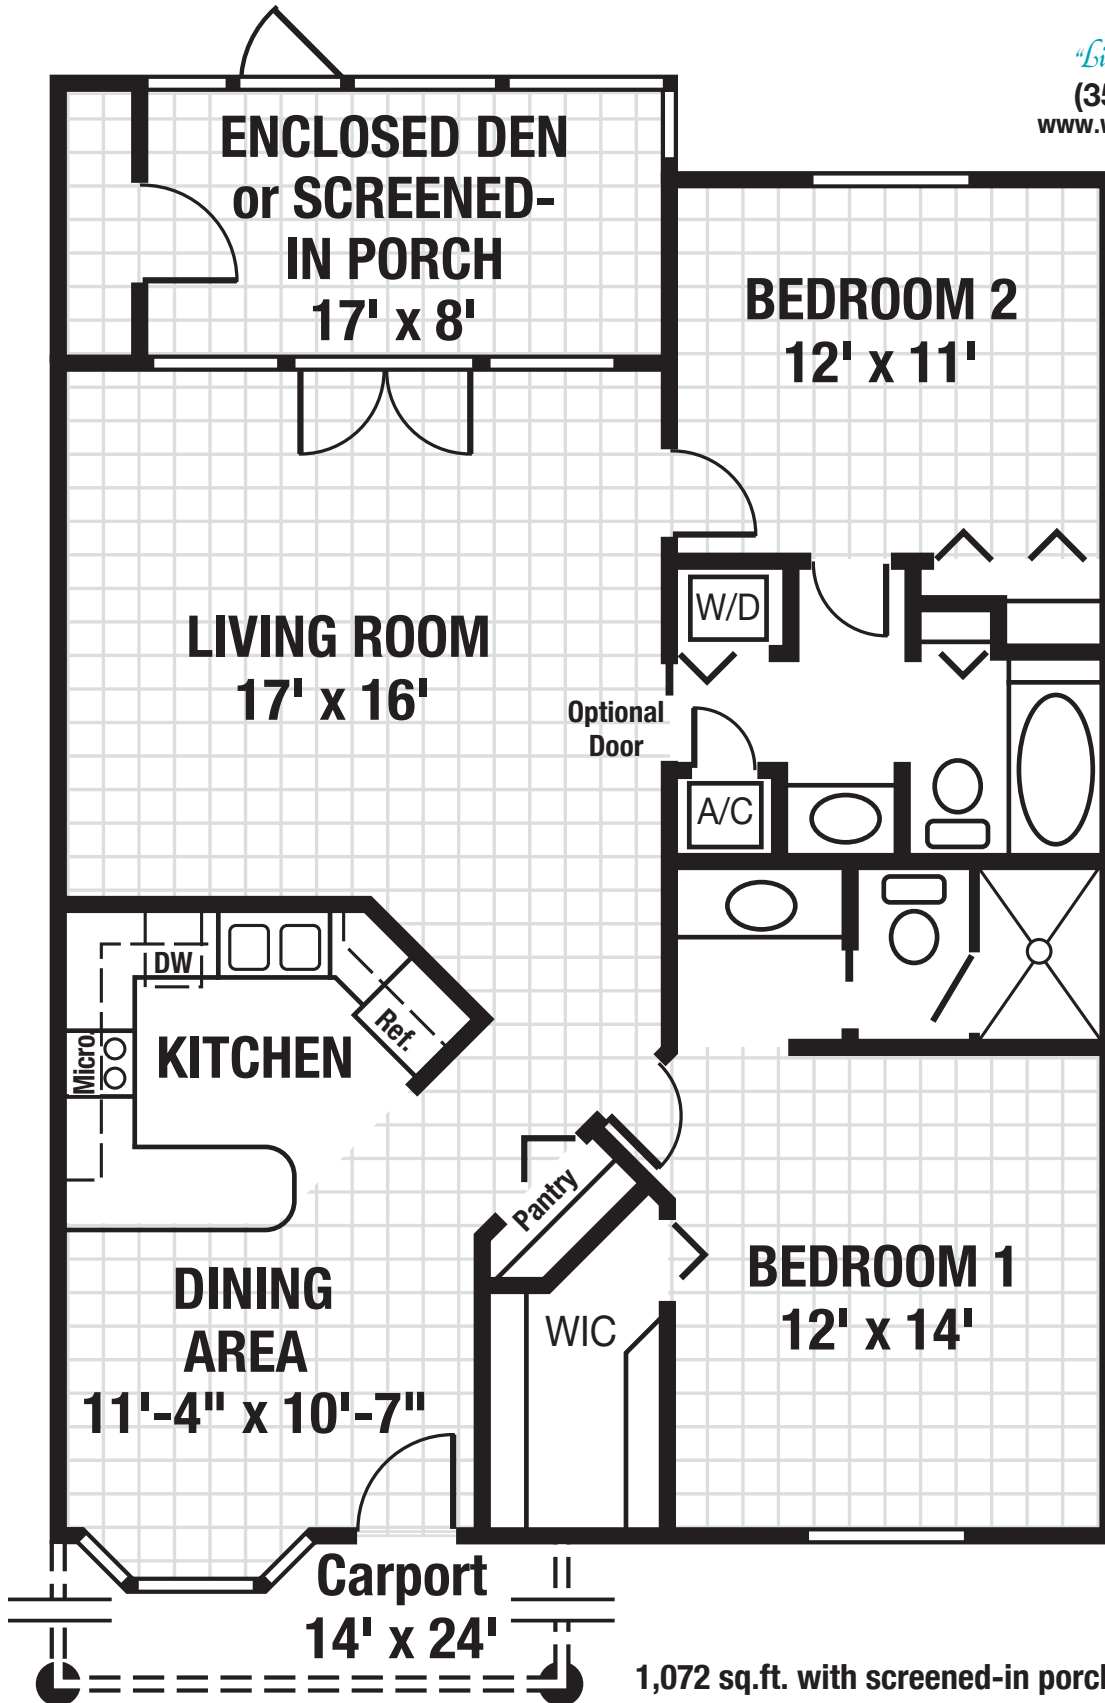

SABAL Villa

(Two Types)

(352) 385-1126
www.watermanvillage.com

1,072 sq.ft. with screened-in porch
1,208 sq.ft. with enclosed den

(All Dimensions are Approximate)